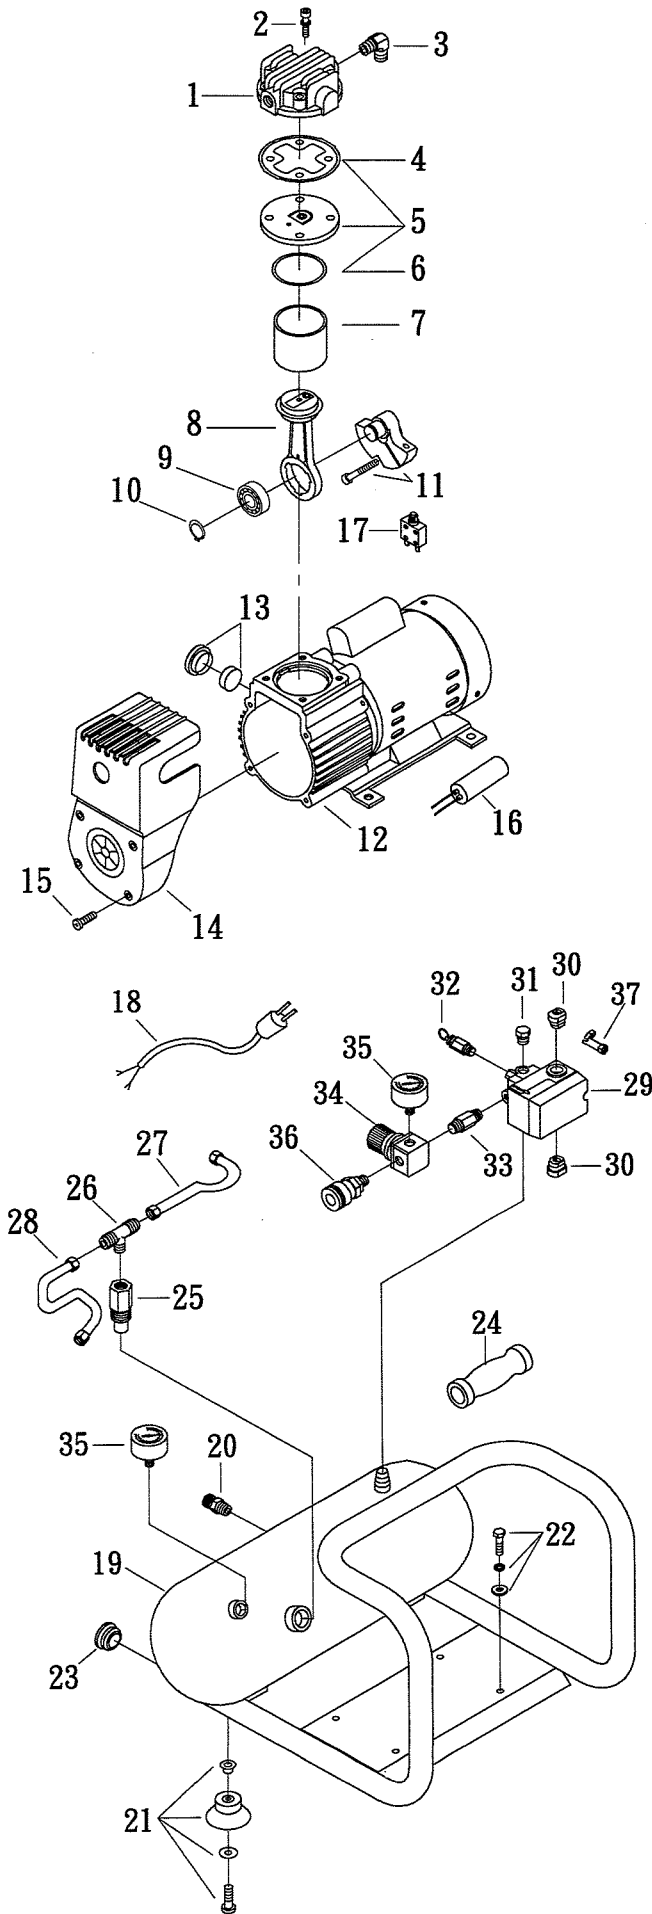

# MODEL : PC1010EU

## SPARE PARTS LIST

NO : RLB-1102

REF. NO.	DESCRIPTION	PART NO.	QTY.
1	Cylinder head	3101063A	1
2	Allen bolt set	3B01-M05*060V	4
3	Exhaust elbow	2N06-01T02H	1
4	Cylinder head gasket	2G01-025H	1
5	Exhaust valve assembly	3B11-DC02A	1
6	Valve seat gasket	2G03-018	1
7	Cylinder	3201085	1
8	Rod assembly	3B3-MB02	1
9	Bearing	2N35-6201ZZC3	1
10	Clip	2N42-S12	1
11	Crankshaft & balancer	3304086	1
12	Motor set	3B8-MB0206S	1
13	Air filter set	2140026	1
14	Shroud	2428015	1
15	Bolt	2B02-FM4*015B	4
16	Running capacitor	2E27-004F450V	1
17	Circuit breaker	2E25-05A	1
18	Power cable	2E01-029S	1
19	Air tank	3401174U	1
20	Drain valve	2405012	1
21	Rubber pad set	3433011-A	4
22	Hexagon bolt set	3B00-FM06*012VW	4
23	Plug	2N32-W07	2
24	Grip	2432107	1
25	Check valve	2414033A	1
26	Unloading 3-way pipe	2N09-02H01T02H4	1
27	Unloading tube	3B2-02*120F	1
28	Discharge tube	2T02-02*0260	1
29	Pressure switch	2E21-025TBX	1
30	Strain relief bushing	2E04-008	2
31	Plug	2N33-009	1
32	Pressure relief valve	2406021A	1
33	Nipple	2N01-02N02N045	1
34	Regulator	2408008RNX	1
35	Pressure gauge	2D12-15D15KS	2
36	Quick coupler	07OS1/4M-C	1
37	Unloading valve	2409006	1