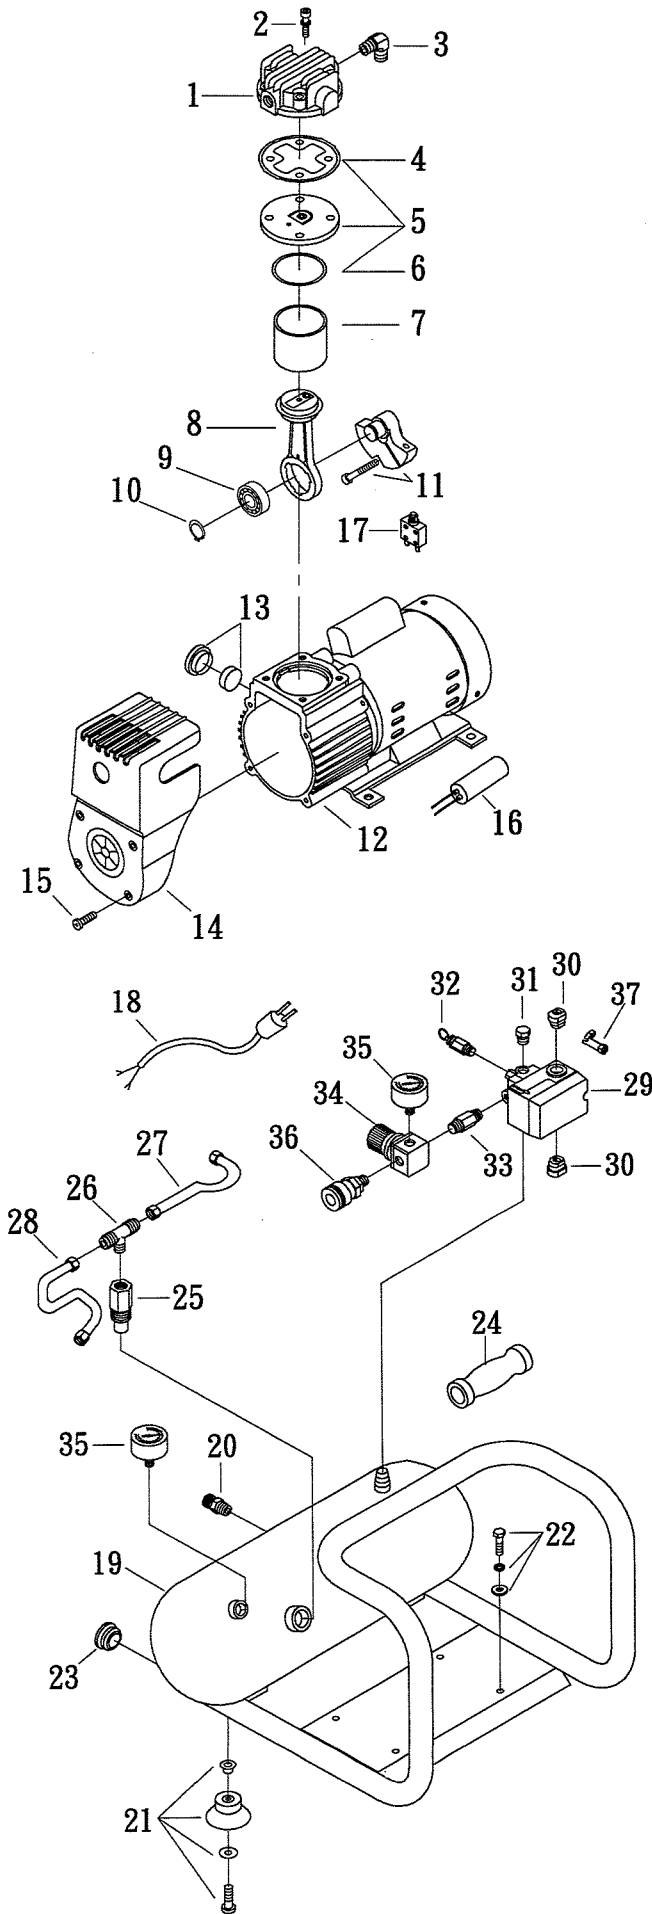

MODEL : PC1010EU

SPARE PARTS LIST

NO : RLB-1102

REF. NO.	DESCRIPTION	PART NO.	QTY.
1	Cylinder head	3101063A	1
2	Allen bolt set	3B01-M05*060V	4
3	Exhaust elbow	2N06-01T02H	1
4	Cylinder head gasket	2G01-025H	1
5	Exhaust valve assembly	3B11-DC02A	1
6	Valve seat gasket	2G03-018	1
7	Cylinder	3201085	1
8	Rod assembly	3B3-MB02	1
9	Bearing	2N35-6201ZZC3	1
10	Clip	2N42-S12	1
11	Crankshaft & balancer	3304086	1
12	Motor set	3B8-MB0206S	1
13	Air filter set	2140026	1
14	Shroud	2428015	1
15	Bolt	2B02-FM4*015B	4
16	Running capacitor	2E27-004F450V	1
17	Circuit breaker	2E25-05A	1
18	Power cable	2E01-029S	1
19	Air tank	3401174U	1
20	Drain valve	2405012	1
21	Rubber pad set	3433011-A	4
22	Hexagon bolt set	3B00-FM06*012VW	4
23	Plug	2N32-W07	2
24	Grip	2432107	1
25	Check valve	2414033A	1
26	Unloading 3-way pipe	2N09-02H01T02H4	1
27	Unloading tube	3B2-02*120F	1
28	Discharge tube	2T02-02*0260	1
29	Pressure switch	2E21-025TBX	1
30	Strain relief bushing	2E04-008	2
31	Plug	2N33-009	1
32	Pressure relief valve	2406021A	1
33	Nipple	2N01-02N02N045	1
34	Regulator	2408008RNX	1
35	Pressure gauge	2D12-15D15KS	2
36	Quick coupler	07OS1/4M-C	1
37	Unloading valve	2409006	1