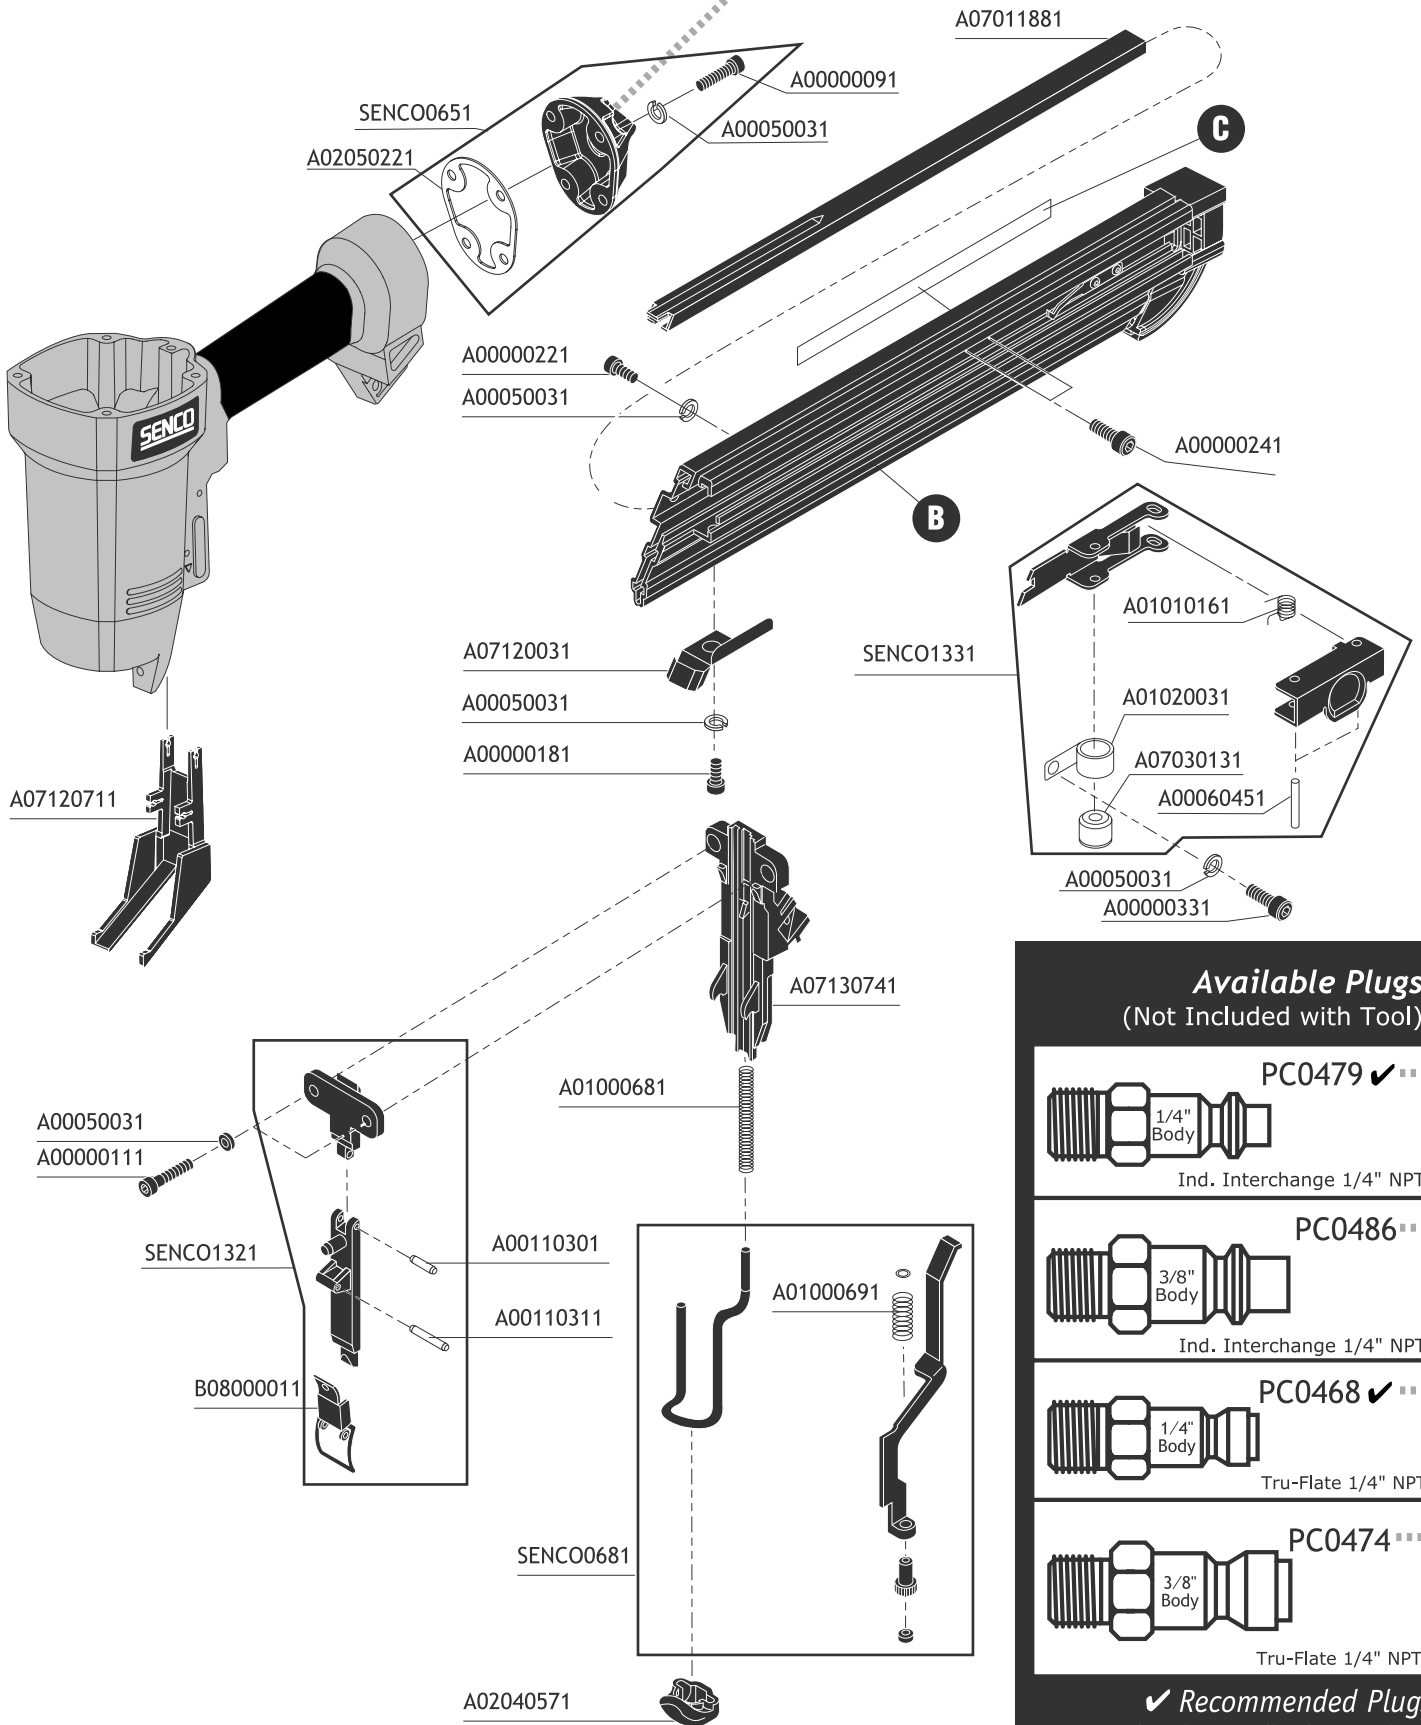

SidingPro 40

December 15, 2004 © 2002 by SENC0 Products, Inc. Cincinnati, Ohio 45244-U.S.A.

Available Plugs (Not Included with Tool)