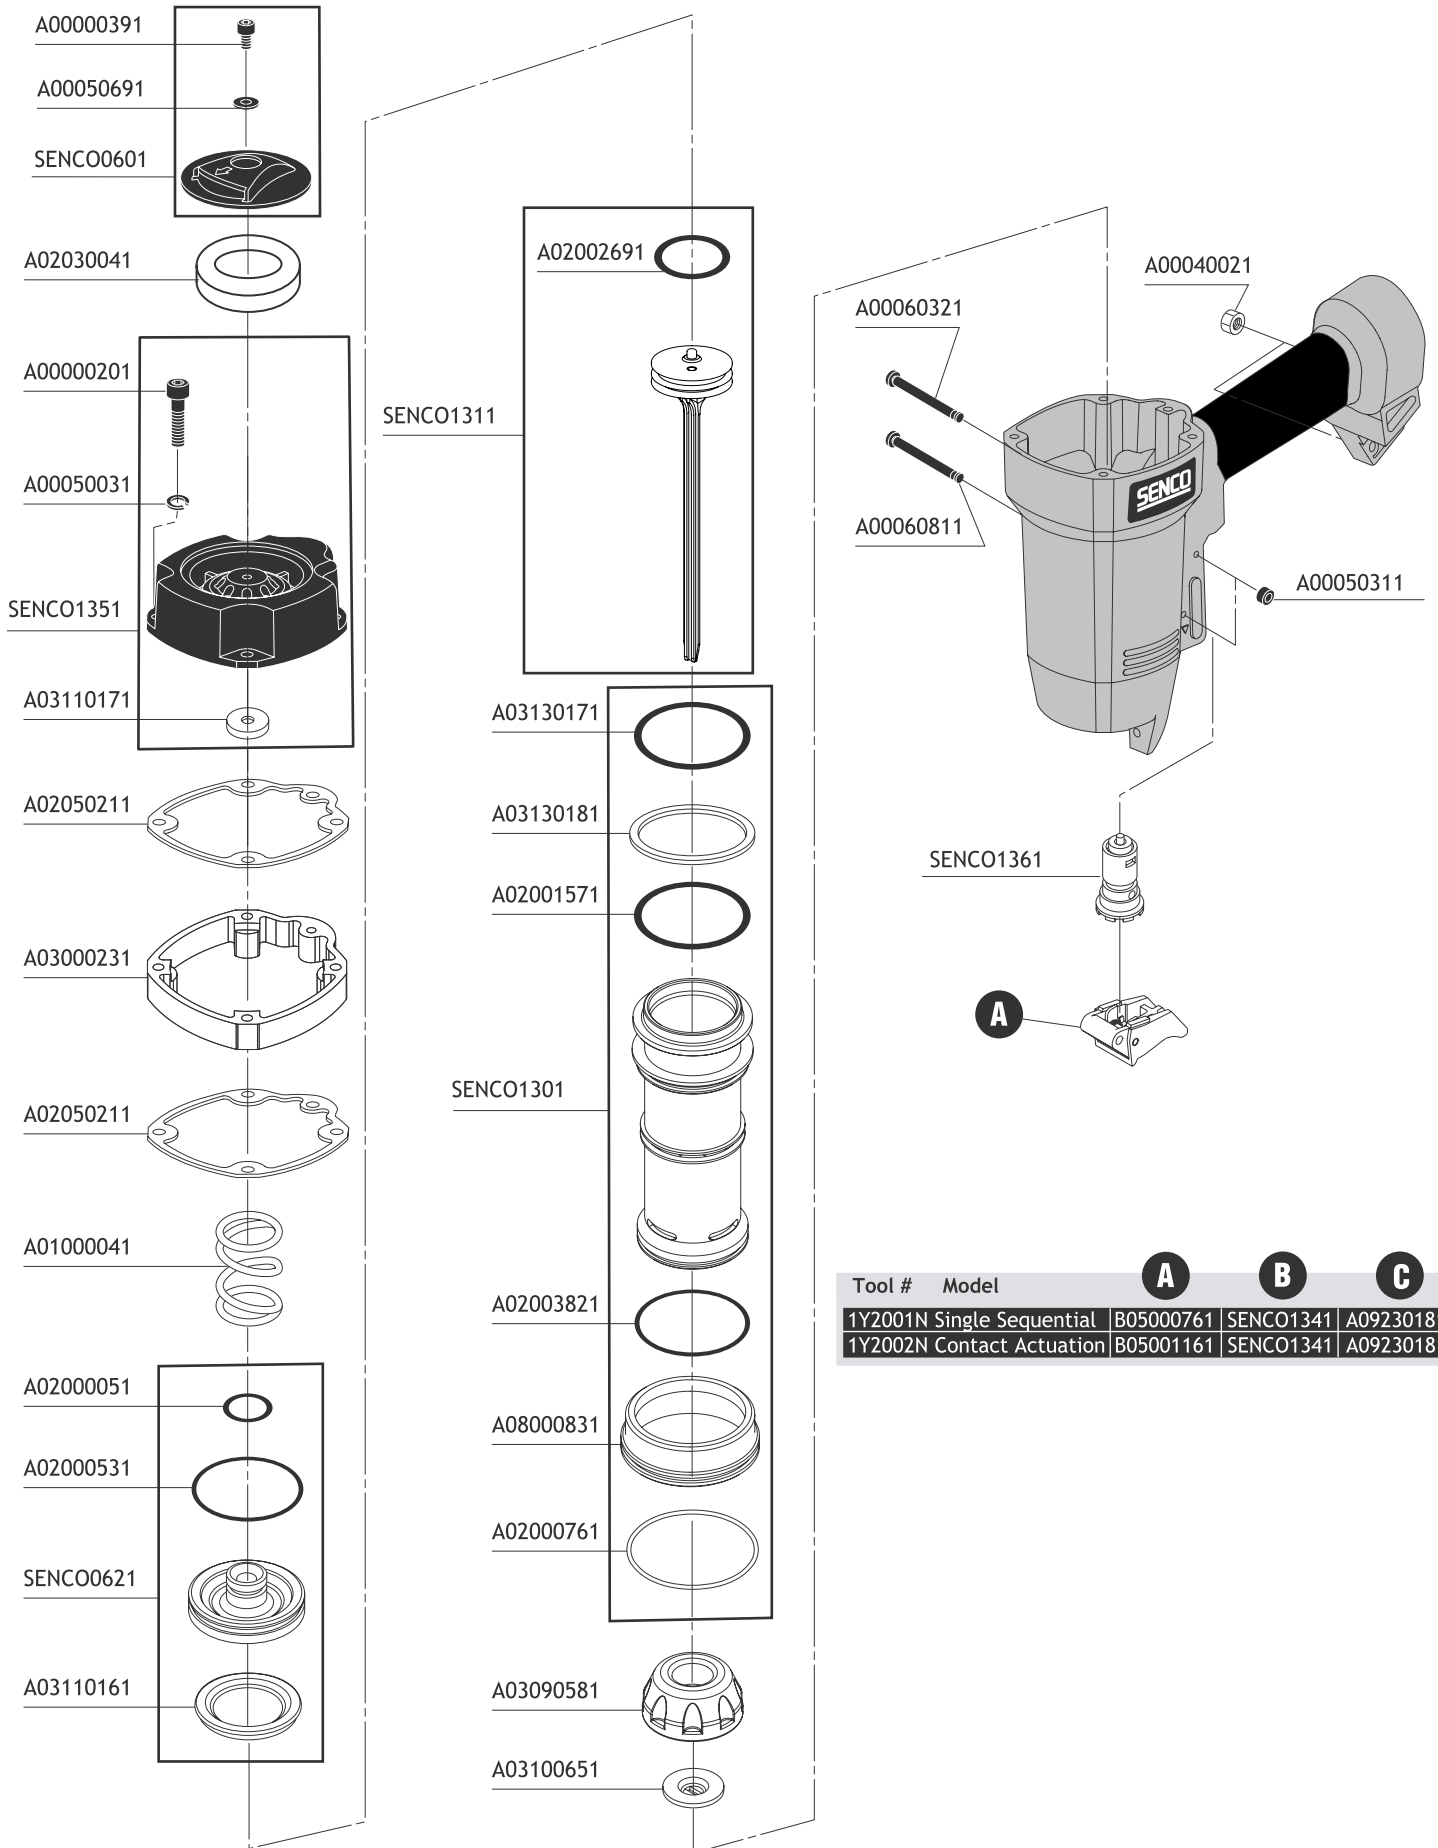

SidingPro 40

Tool #	Model	A	B	C
1Y2001N	Single Sequential	B05000761	SENCO1341	A09230181
1Y2002N	Contact Actuation	B05001161	SENCO1341	A09230181