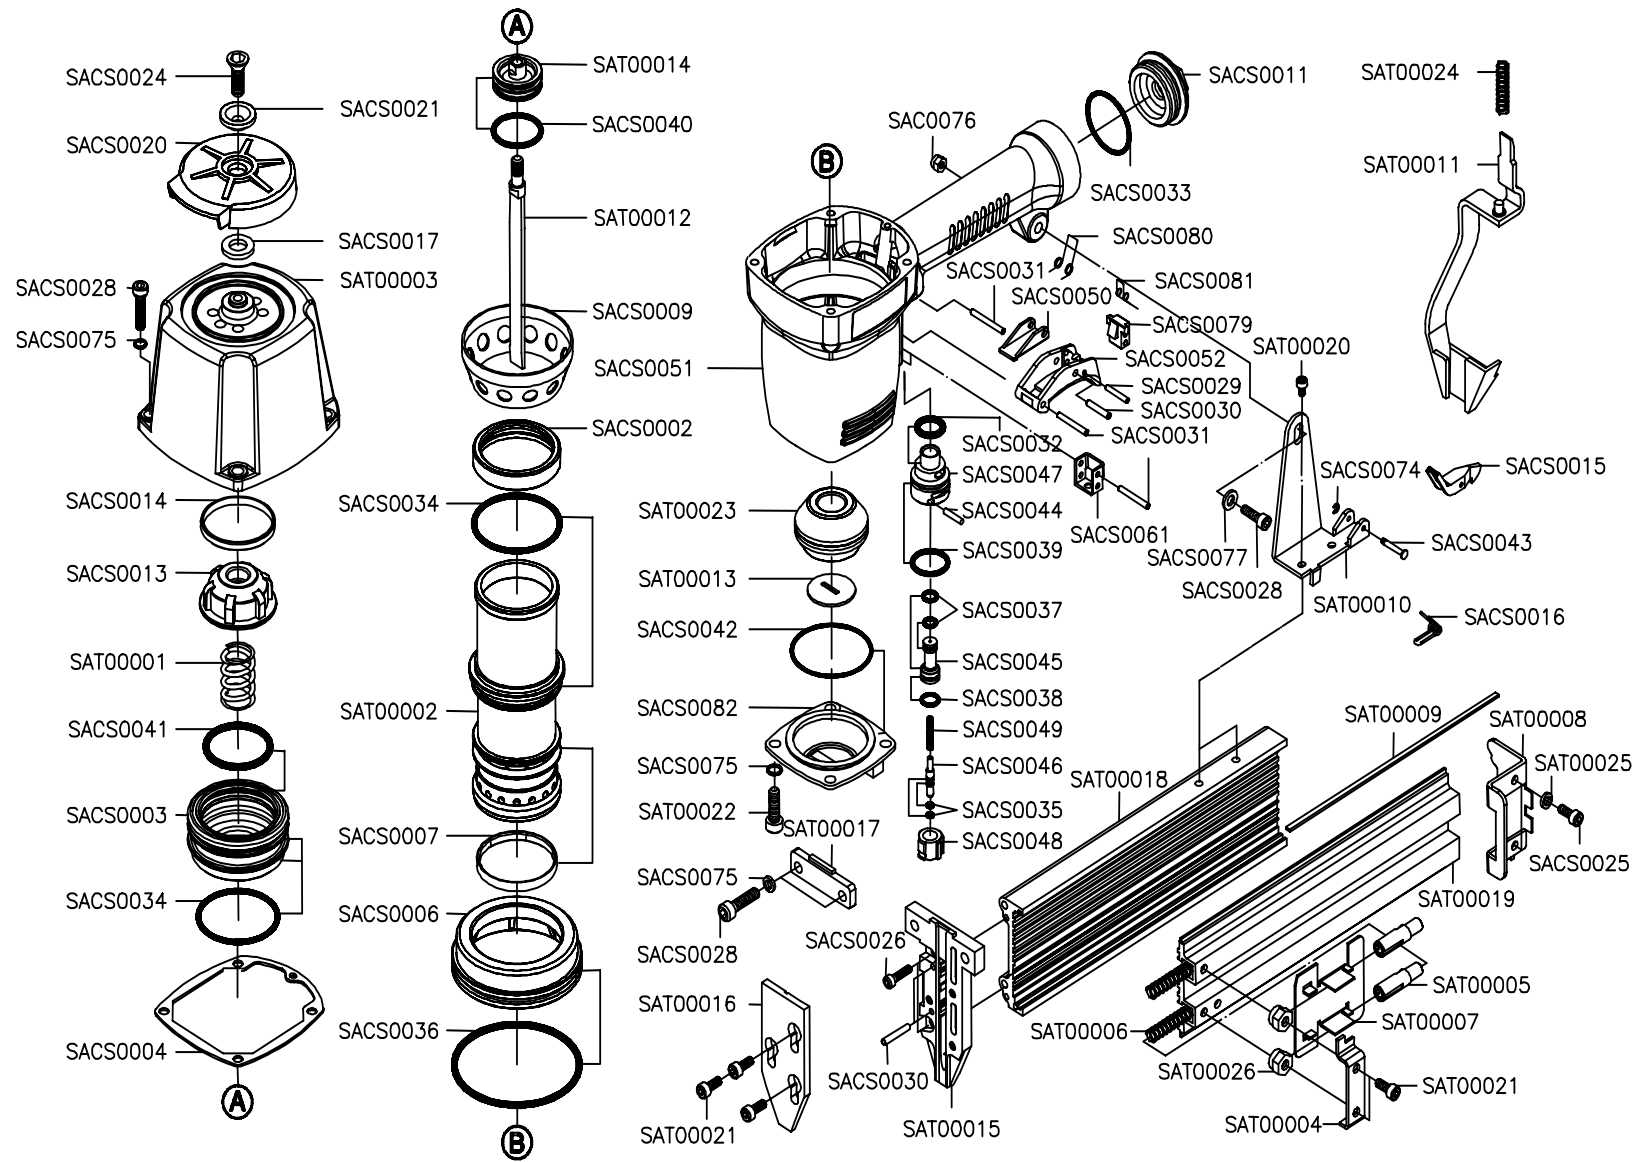

STN64 1SA2001N

STN64 cloueur pointes T 1SA2001N

PART NO.	Description	Q'ty	PART NO.	Description	Q'ty	PART NO.	Description	Q'ty
SAT00001	COMPRESSION SPRING	1	SAT00015	GUIDE PLATE	1	SACS0041	O-RING	1
SACS0002	CYLINDER RING	1	SAT00016	COVER PLATE (B)	1	SACS0042	O-RING	1
SACS0003	HEAD VALVE PISTON	1	SAT00017	COVER PLATE	1	SACS0043	LATCH PIN	1
SACS0004	CAP SEAL	1	SAT00018	MAGAZINE SEAT	1	SACS0044	STOP PIN	2
SACS0006	CYLINDER RING	1	SAT00019	MAGAZINE CAP	1	SACS0045	PILOT VALVE	1
SACS0007	CHECK SEAL	1	SACS0020	EXHAUST CAP	1	SACS0046	TRIGGER VALVE STEM	1
SACS0009	COLLAR	1	SACS0021	EXHAUST CAP RING	1	SACS0047	TRIGGER VALVE SEAT	1
SACS0011	END CAP	1	SACS0024	FLAT HD.BOLT	1	SACS0048	TRIGGER VALVE SEAT	1
SACS0013	PISTON STOP	1	SAT00020	HEX.SOC.HD.BOLT	2	SACS0049	SPRING	1
SACS0014	SPACER	1	SACS0025	HEX.SOC.HD.BOLT	2	SACS0051	BODY	1
SAT00002	CYLINDER	1	SACS0026	HEX.SOC.HD.BOLT	2	SAT00023	BUMPER	1
SAT00003	CYLINDER CAP	1	SAT00021	HEX.SOC.HD.BOLT	5	SACS0052	TRIGGER	1
SACS0015	LATCH	1	SAT00022	HEX.SOC.HD.BOLT	4	SACS0050	CONTACT LEVER	1
SACS0016	LATCH SPRING	1	SACS0028	HEX.SOC.HD.BOLT	7	SACS0079	STOP PLATE	1
SAT00004	PUSHER STOP	1	SACS0029	SPRING PIN	1	SACS0080	SPRING	1
SAT00005	PUSHER PIN	2	SACS0030	SPRING PIN	3	SACS0081	SPRING	1
SACS0017	PISTON STOP	1	SACS0031	SPRING PIN	4	SACS0082	BOTTOM PLATE ASSY.	1
SAT00006	PUSHER SPRING	2	SACS0032	O-RING	1	SACS0061	SAFETY GUIDE	1
SAT00007	PUSHER	1	SACS0033	O-RING	1	SAT00024	SAFETY SPRING	1
SAT00008	STOP PLATE	1	SACS0034	O-RING	3	SACS0074	E-RING	1
SAT00009	BAR	1	SACS0035	O-RING	2	SAT00025	SPRING WASHER	2
SAT00010	SUPPORT	1	SACS0036	O-RING	1	SACS0075	SPRING WASHER	10
SAT00011	SAFETY	1	SACS0037	O-RING	2	SAT00026	LOCK NUT	2
SAT00012	DRIVER	1	SACS0038	O-RING	1	SACS0076	LOCK NUT	1
SAT00013	NOZZLE	1	SACS0039	O-RING	1	SACS0077	FLAT WASHER	1
SAT00014	MAIN PISTON	1	SACS0040	O-RING	1			