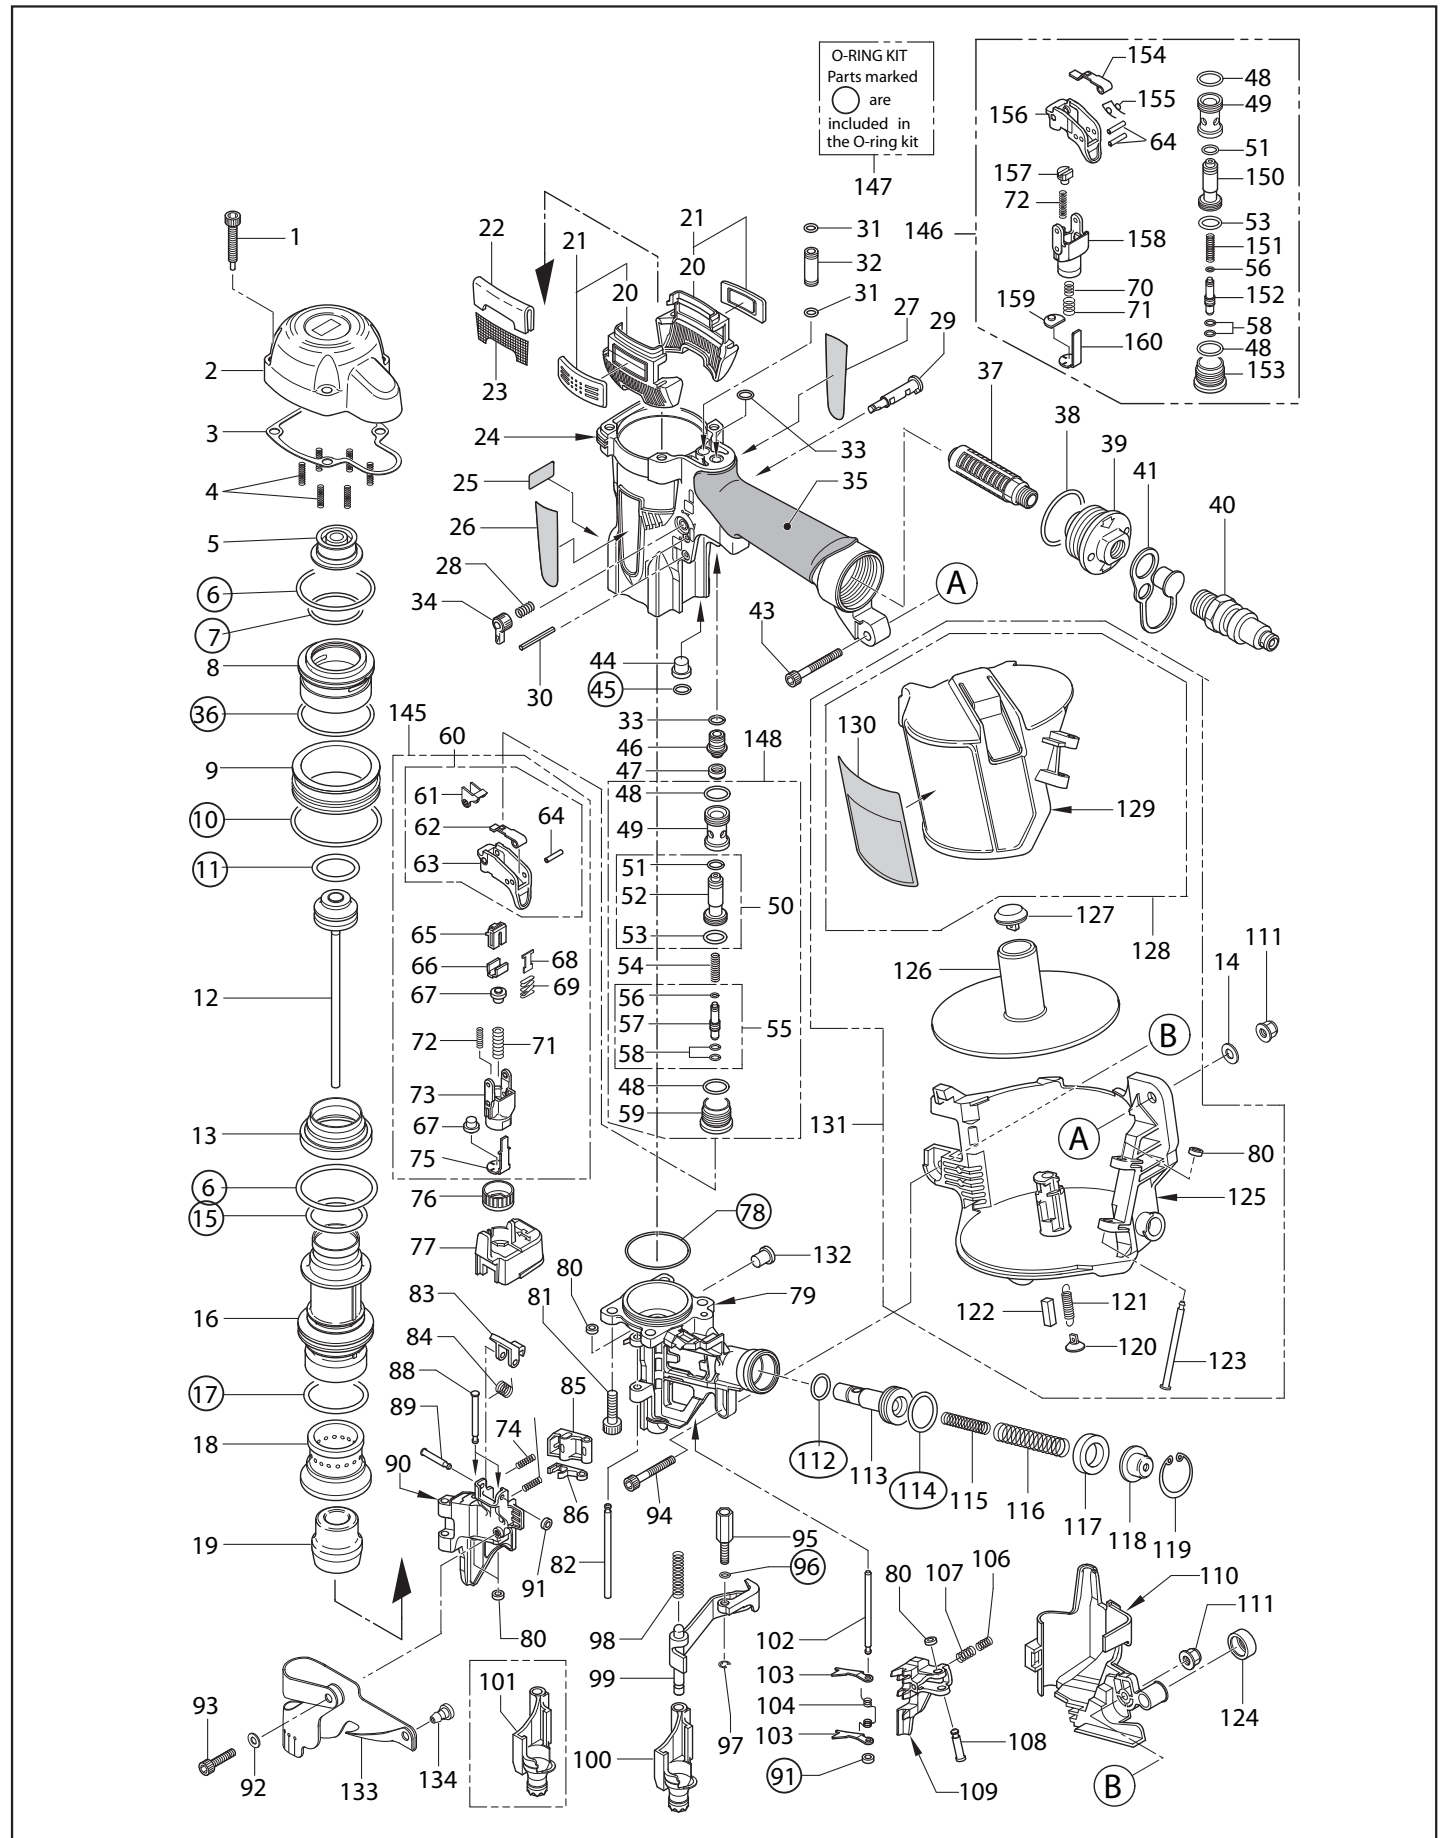

HN65

HIGH PRESSURE COIL NAILER

Liste de pièces HN65 Powerlite

N°	Code	Description
1	HN10338	SCREW 5X36
2	HN11467	CYLINDER CAP
3	HN11363	CYLINDER CAP SEAL
4	KK23650	COMP SPRING 3650
5	HN11364	PISTON STOP
6	HH11136	O-RING ARP568-132
7	HH19752	O-RING 1A 2X31.5
8	HN11396	HEAD VALVE PISTON
9	HN11367	HEAD VALVE GUIDE
10	HH14904	O-RING AS 568-032
11	HH11805	O-RING P22A
12	HN70108	MAIN PISTON UNIT
13	HN11370	CYLINDER SEAL
14	EE31105	PLAIN WASHER 1-6
15	HH11135	O-RING AP31.5
16	HN11397	CYLINDER A
17	HH11174	O-RING 1A P35
18	HN11369	CYLINDER B
19	HN11384	BUMPER
20	HN11374	EXHAUST COVER
21	HN81086	EXHAUST COVER UNIT
22	HN11376	FILTER B
23	HN11375	FILTER A
24	HN11361	FRAME
25	CN34309	PLASTIC SHEET LABEL (100421)
26	HN10810	NAME LABEL A
27	HN10811	NAME LABEL B
28	KK23507	SPRING 3507
29	CN35075	TRIGGER LOCK LEVER
30	FF21235	SPRING PIN 3X30
31	HH11120	O-RING ARP568-009 CN65079
32	HN11442	PIPE
33	HH19127	O-RING A 1.5X5.5
34	CN35074	TRIGGER LOCK DIAL
35	HN10379	GRIP COVER
36	HH14906	O-RING AS 568-133
37	TA17024	FILTER A
38	HH19102	O-RING 1A 2.4X31.8 T29011(REPLACES TA15265)
39	HN10517	END CAP
40	TT05416	AIR PLUG
41	HN10316	END PLUG CAP
43	BB40437	HEX. SOC. HD. CAP SCREW
44	HN10820	FEED NOZZLE
45	HH19722	O-RING A1.5X5
46	HN10043	PILOT CAP
47	HN10018	PILOT SEAL
48	HH12105	O-RING 1A 1.5 X 12.8 N5521
49	HN10016	TRIGGER VALVE HOUSING
50	HN81064	PILOT VALVE ASSY
51	HH11208	O-RING BP6