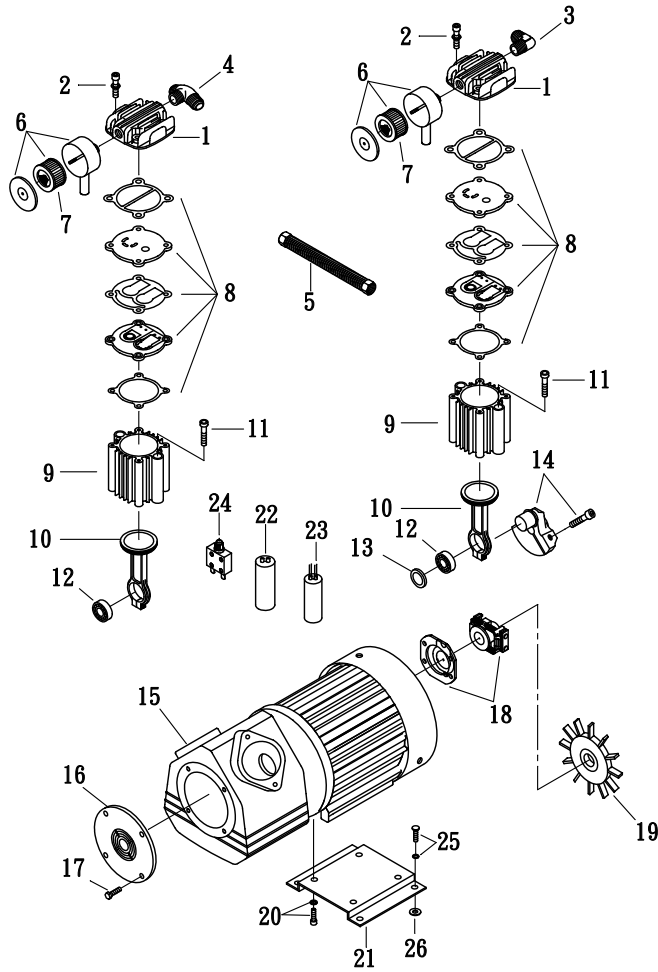

MODEL : MA15150 (Pump)

MODEL : MA15150 (Receiver Tank)

SPARE PARTS LIST

NO : XHA-1209

REF. NO.	DESCRIPTION	PART NO.	QTY.	REF. NO.	DESCRIPTION	PART NO.	QTY.
1	Cylinder head	3101052	1	14	Crankshaft & balancer	3304116	1
2	Allen bolt set	3B01-M06*035V	4	15	Motor set	3B8-0F2506W2H	1
3	Exhaust elbow	2N06-04T04HC	1	16	Front cover set	3309054-A	1
4	Exhaust 3-way pipe	2N09-04H04T04HIC	1	17	Hexagon bolt	2B02-FM6*015	4
5	Exhaust tube set	3B2-04*205	1	18	Centrifugal switch set	2E24-19084P	1
6	Air filter set	2140037	2	19	Cooling fan	2336009	1
7	Filter element	2142021	2	20	Allen bolt set	3B01-M08*020V	4
8	Inlet&Exhaust valve seat	3B13-AC0763U	2	21	Motor seat	3421013	1
9	Cylinder	3201103	2	22	Starting capacitor	2E28-300F2535	1
10	Rod set	3B3-0F20	2	23	Running capacitor	2E27-080F2540	1
11	Allen bolt	2B01-M08*040	4	24	Circuit breaker	2E25-10A	1
12	Bearing	2N35-6204ZZC3	2	25	Hexagon bolt set	3B00-FM08*020V	4
13	Space washer	3156104	1	26	Body seat block	2439008	4

SPARE PARTS LIST

NO : XHA-1209

REF. NO.	DESCRIPTION	PART NO.	QTY.	REF. NO.	DESCRIPTION	PART NO.	QTY.
1	Air tank	3401C062	1	15	Regulator	2408027	1
2	Tank wheel	2402032B	2	16	Pressure gauge	2D12-15V15KS	2
3	Tank wheel bolt	2418005	2	17	Bolt	2B02-FM5*010WB	18
4	Rubber pad set	3433013-A	2	18	Plug	2B14-ST02E	3
5	Ball valve	2413029	1	19	Cable	2E02-2C30702Y2T	1
6	Grip set	3432041-A	1	20	Power cable	2E01-015	1
7	Check valve	2414025T	1	21	Panel	3420004	1
8	Tube	2T02-04*0680	1	22	Shield	3420062	1
9	Elbow	2N16-C01TW02M	1	23	Quick coupler	07S1/4M-E	2
10	Soft tube set	3T03-W02*0210L	1	24	Handle bushing	2N32-005	2
11	Pressure switch	2E21-BC296BEX	1	25	Hexagon bolt set	3B00-FM08*110V	2
12	Pressure relief valve	2406018CE	1	26	Elbow	2N08-02T02TEC	1
13	Exhaust elbow	2N06-02T02S	1	27	Body seat	3403132A	1
14	Tube	2T06-025	1				