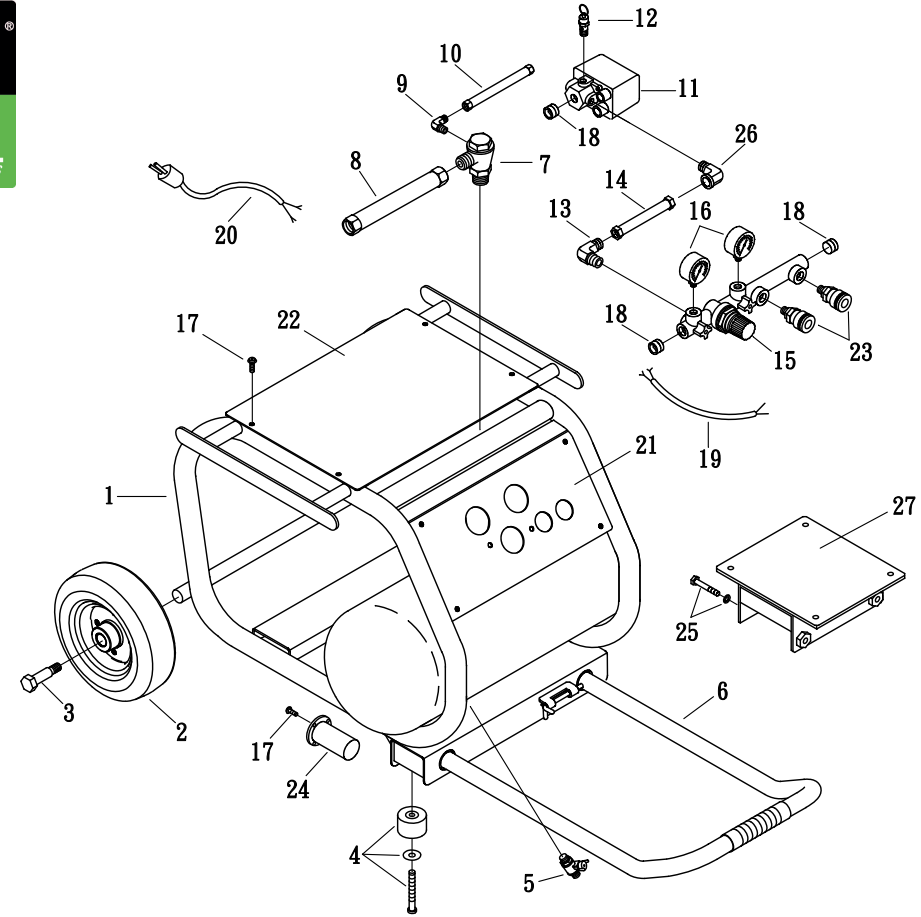

MODEL : MA15150 (Pump)

MODEL : MA15150 (Receiver Tank)

SPARE PARTS LIST

NO : XHA-1209

REF. NO.	DESCRIPTION	PART NO.	QTY.	REF. NO.	DESCRIPTION	PART NO.	QTY.
1	Cylinder head	3101052	1	14	Crankshaft & balancer	3304116	1
2	Allen bolt set	3B01-M06*035V	4	15	Motor set	3B8-0F2506W2H	1
3	Exhaust elbow	2N06-04T04HC	1	16	Front cover set	3309054-A	1
4	Exhaust 3-way pipe	2N09-04H04T04HIC	1	17	Hexagon bolt	2B02-FM6*015	4
5	Exhaust tube set	3B2-04*205	1	18	Centrifugal switch set	2E24-19084P	1
6	Air filter set	2140037	2	19	Cooling fan	2336009	1
7	Filter element	2142021	2	20	Allen bolt set	3B01-M08*020V	4
8	Inlet&Exhaust valve seat	3B13-AC0763U	2	21	Motor seat	3421013	1
9	Cylinder	3201103	2	22	Starting capacitor	2E28-300F2535	1
10	Rod set	3B3-0F20	2	23	Running capacitor	2E27-080F2540	1
11	Allen bolt	2B01-M08*040	4	24	Circuit breaker	2E25-10A	1
12	Bearing	2N35-6204ZZC3	2	25	Hexagon bolt set	3B00-FM08*020V	4
13	Space washer	3156104	1	26	Body seat block	2439008	4

SPARE PARTS LIST

NO : XHA-1209

REF. NO.	DESCRIPTION	PART NO.	QTY.	REF. NO.	DESCRIPTION	PART NO.	QTY.
1	Air tank	3401C062	1	15	Regulator	2408027	1
2	Tank wheel	2402032B	2	16	Pressure gauge	2D12-15V15KS	2
3	Tank wheel bolt	2418005	2	17	Bolt	2B02-FM5*010WB	18
4	Rubber pad set	3433013-A	2	18	Plug	2B14-ST02E	3
5	Ball valve	2413029	1	19	Cable	2E02-2C30702Y2T	1
6	Grip set	3432041-A	1	20	Power cable	2E01-015	1
7	Check valve	2414025T	1	21	Panel	3420004	1
8	Tube	2T02-04*0680	1	22	Shield	3420062	1
9	Elbow	2N16-C01TW02M	1	23	Quick coupler	07S1/4M-E	2
10	Soft tube set	3T03-W02*0210L	1	24	Handle bushing	2N32-005	2
11	Pressure switch	2E21-BC296BEX	1	25	Hexagon bolt set	3B00-FM08*110V	2
12	Pressure relief valve	2406018CE	1	26	Elbow	2N08-02T02TEC	1
13	Exhaust elbow	2N06-02T02S	1	27	Body seat	3403132A	1
14	Tube	2T06-025	1				