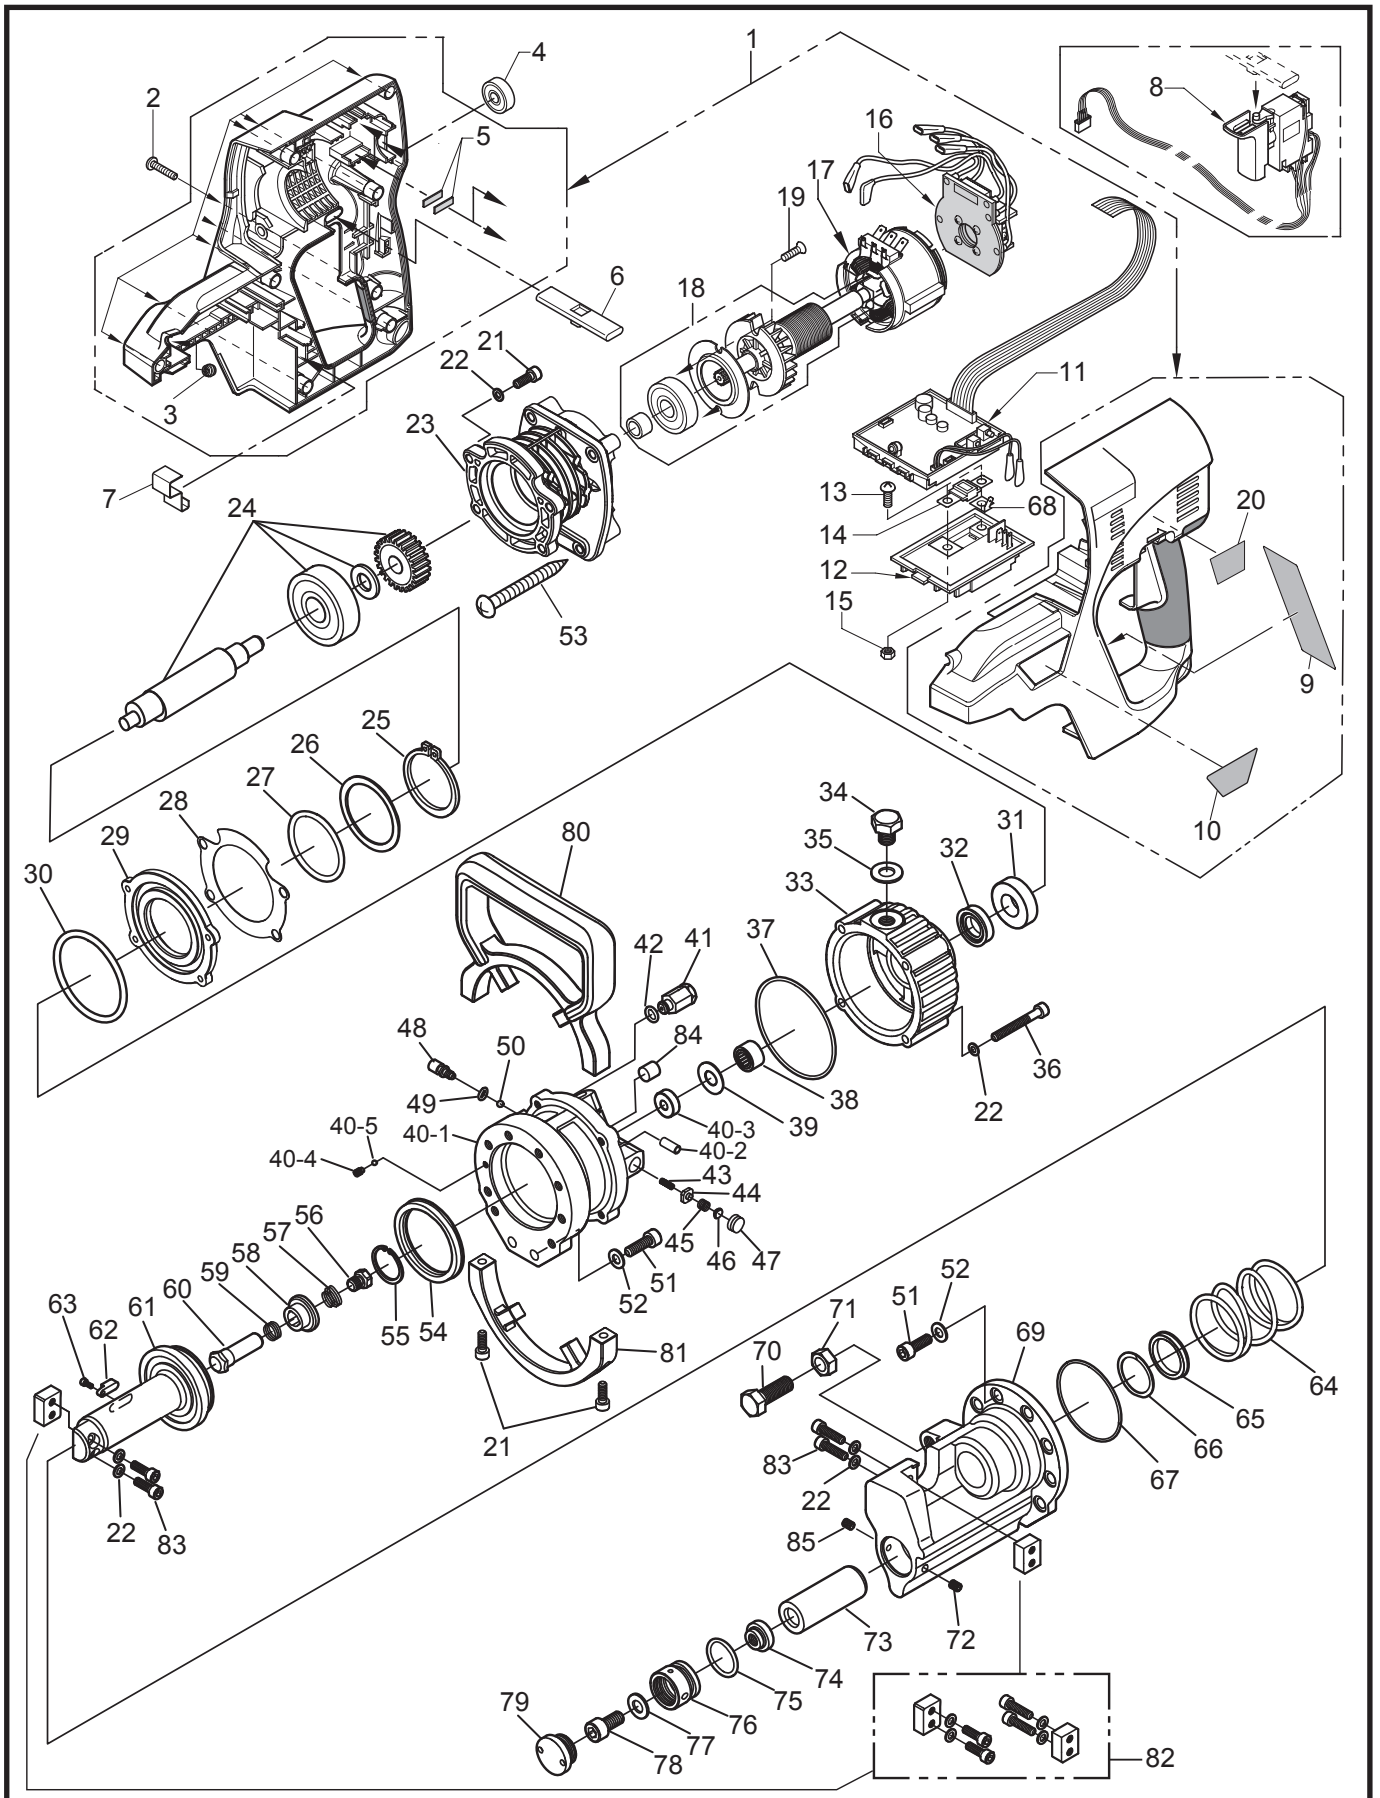

PJRC160

code = PJ99926

INDEX	CODE	DESCRIPTION
	PJ70509	OIL SHC524
	PJ14262	SCREW DRIVER
	PJ13719	SPANNER 17
	PJ13720	HEX.BAR WRENCH 4
1	PJ70381	MOTOR HOUSING SET (L&R) (CE)
2	AA05590	TAP TIGHT(B)4X20 CF +BIND
3	PJ10922	LED LENS
4	LL11730	BALL BEARINGS 608DD
5	PJ10948	SPONGE SEAL
6	PJ10910	CHANGE LEVER
7	PJ10921	SPRING
8	PJ70077	TRIGGER SW LEVER
9	PJ13144	SPECIFICATION LABEL(CE)
10	PJ13143	PANEL LABEL (CE)
11	PJ70359	MAIN CIRCUIT BOARD UNIT
12	PJ70084	BATTERY CONNECTOR UNIT
13	AA21176	PHILLIPS PAN HEAD SCREW 5X8 MEC
14	YU39103	HUSE 31500001 RT0
15	CC41101	HEX NUT 1-5
16	PJ70086	MAIN PRINTED CIRCUIT BOARD UNIT
17	PJ70675	STATOR UNIT
18	PJ70095	ROTOR ASSY
19	AA22105	COUNTERSUNK SCREW 4X10 N5594
20	PJ13142	LOCK LABEL (CE)
21	PJ13877	HEXAGON SOCKET HEAD CAP SCREW M5X15
22	PJ13718	CONICAL SPRING WASHER D5
23	PJ13716	JOINT
24	PJ70350	SHAFT UNIT
25	PJ13726	RETAINING RING (INTERNAL) D42
26	PJ13725	WASHER 10635-SC19L
27	PJ13724	O-RING P42
28	PJ13722	PACKING
29	PJ13713	BRACKET
30	PJ13723	O-RING V56
31	PJ13728	BALL BEARING 6002ZZ
32	PJ13729	OIL SEAL AD15257
33	PJ13727	PUMP CASE
34	PJ13730	OILING BOLT M10X12
35	PJ13731	SEAL WASHER W-10
36	PJ13732	HEXAGON SOCKET HEAD CAP SCREW M5X40
37	PJ13734	O-RING S67
38	PJ13735	MACHINED RING NEEDLE ROLLER BEARING
39	PJ13736	NEEDLE ROLLER BACKUP
40	PJ70366	CYLINDER ASSY
41	PJ70550	PRESSURE CONTROL VALVE
42	PJ13843	O-RING P7
43	PJ13737	PISTON RETURN SPRING
44	PJ13738	CHECK VALVE
45	PJ13739	CHECK VALVE SPRING