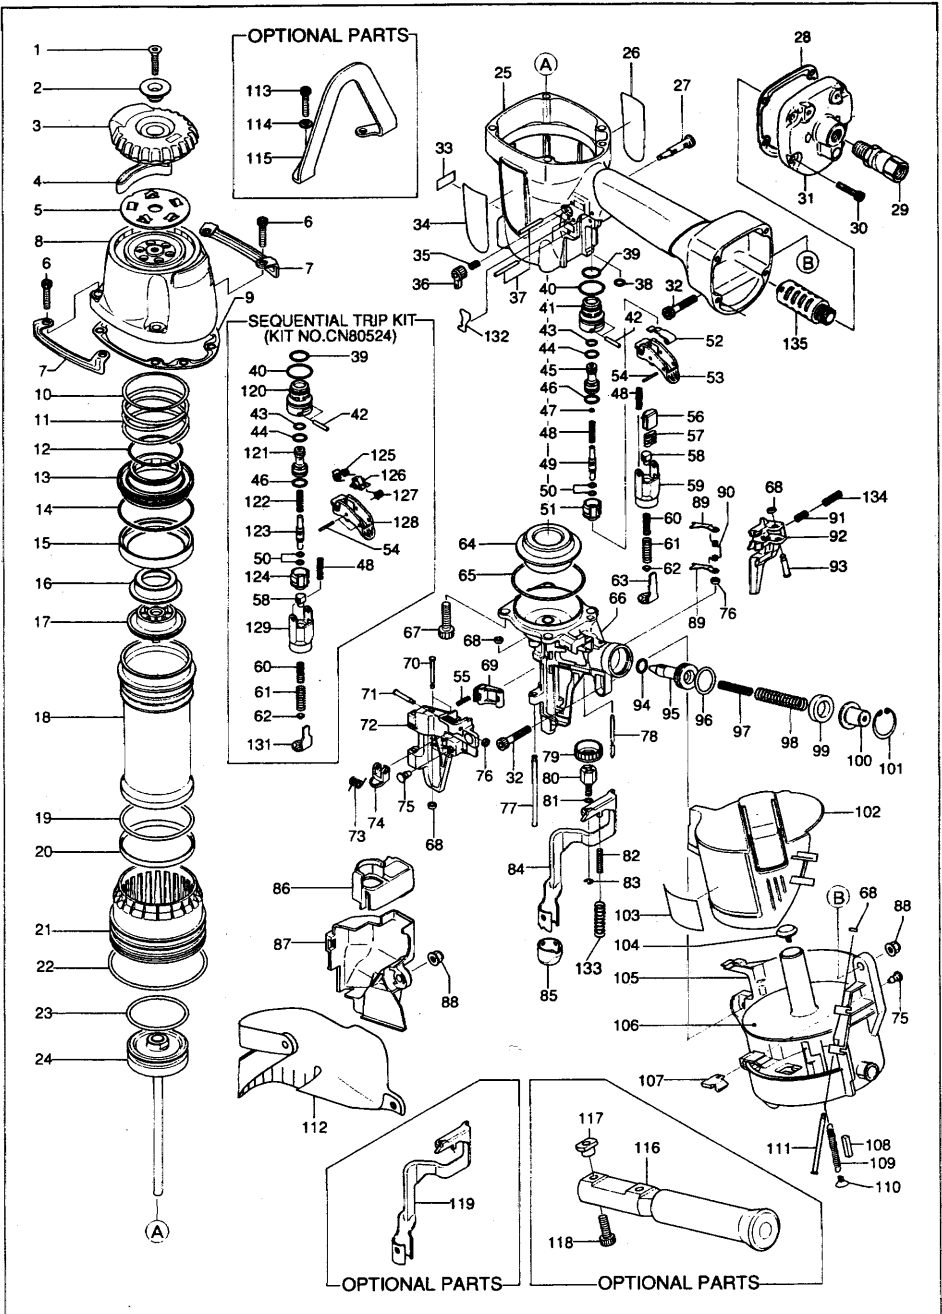

DESPIECE DE LA
MAQUINA Y LISTA
DE RECAMBIOS

Liste de pièces CN890S MAX

Part NO	Part Code	Description
1	AA82411	SCREW M6X27
2	CN35328	EXHAUST COVER HOLDER
3	CN35294	EXHAUST COVER
4	CN35296	EXHAUST FILTER B
5	CN35295	EXHAUST FILTER A
6	BB40208	BOLT 6X28
7	CN35635	PROTECTOR
8	CN35292	CYLINDER CAP UNIT
9	CN35298	CYLINDER CAP SEAL
10	CN35323	PLAIN WASHER
11	KK23713	COMPRESSION SPRING 3713
12	HH14906	O-RING AS 568-133
13	CN35839	HEAD VALVE PISTON
14	HH19161	O-RING A 3.1X66.4
15	CN35307	HEAD VALVE SEAL
16	CN35334	PLAIN WASHER
17	CN35302	PISTON STOP
18	CN35306	CYLINDER
19	HH12108	O-RING AG60(FORMER HH12114)
20	CN35325	CHECK VALVE
21	CN35308	CYLINDER RING
22	HH12117	O-RING AG85
23	HH19218	O-RING 4.5X48.7
24	CN35639	MAIN PISTON UNIT
25	CN35841	FRAME
26	CN35636	WARNING LABEL(FRAME)
27	CN35075	TRIGGER LOCK LEVER
28	CN35331	END CAP SEAL
29	TT05426	SWIVEL JOINT FMP3B
30	BB40210	SCREW M5X20
31	CN35686	END CAP
32	BB40438	BOLT 6X32
33	CN34309	PLASTIC SHEET LABEL (100421)
34	CN35634	LABEL CN890S (CE)
35	KK23507	SPRING 3507
36	CN35074	TRIGGER LOCK DIAL
37	FF21611	ROLL PIN 3X32 AW
38	HH11105	O-RING AP7 N5525
39	HH11125	O-RING AP12 CN65086
40	HH11138	O-RING AP20
41	CN33909	TRIGGER VALVE HOUSING
42	FF30161	PIN 161
43	HH11119	O-RING AP6 N10027
44	HH11209	O-RING 1BP7 N10028
45	CN35655	PILOT VALVE
46	HH11113	O-RING AP9 N5528
47	CN31436	PILOT ORIFICE
48	KK23129	COMPRESSION SPRING 3129
49	CN35128	TRIGGER VALVE STEM
50	HH11901	O-RING 1.4 X 2.5 CN65020
51	CN33910	TRIGGER VALVE CAP
52	CN35115	CONTACT LEVER
53	CN35001	TRIGGER
54	FF22402	SPRING PIN 3X16 (LIGHT LOAD)
55	KK23282	COM. SPRING 3282
56	CN35656	LEVER