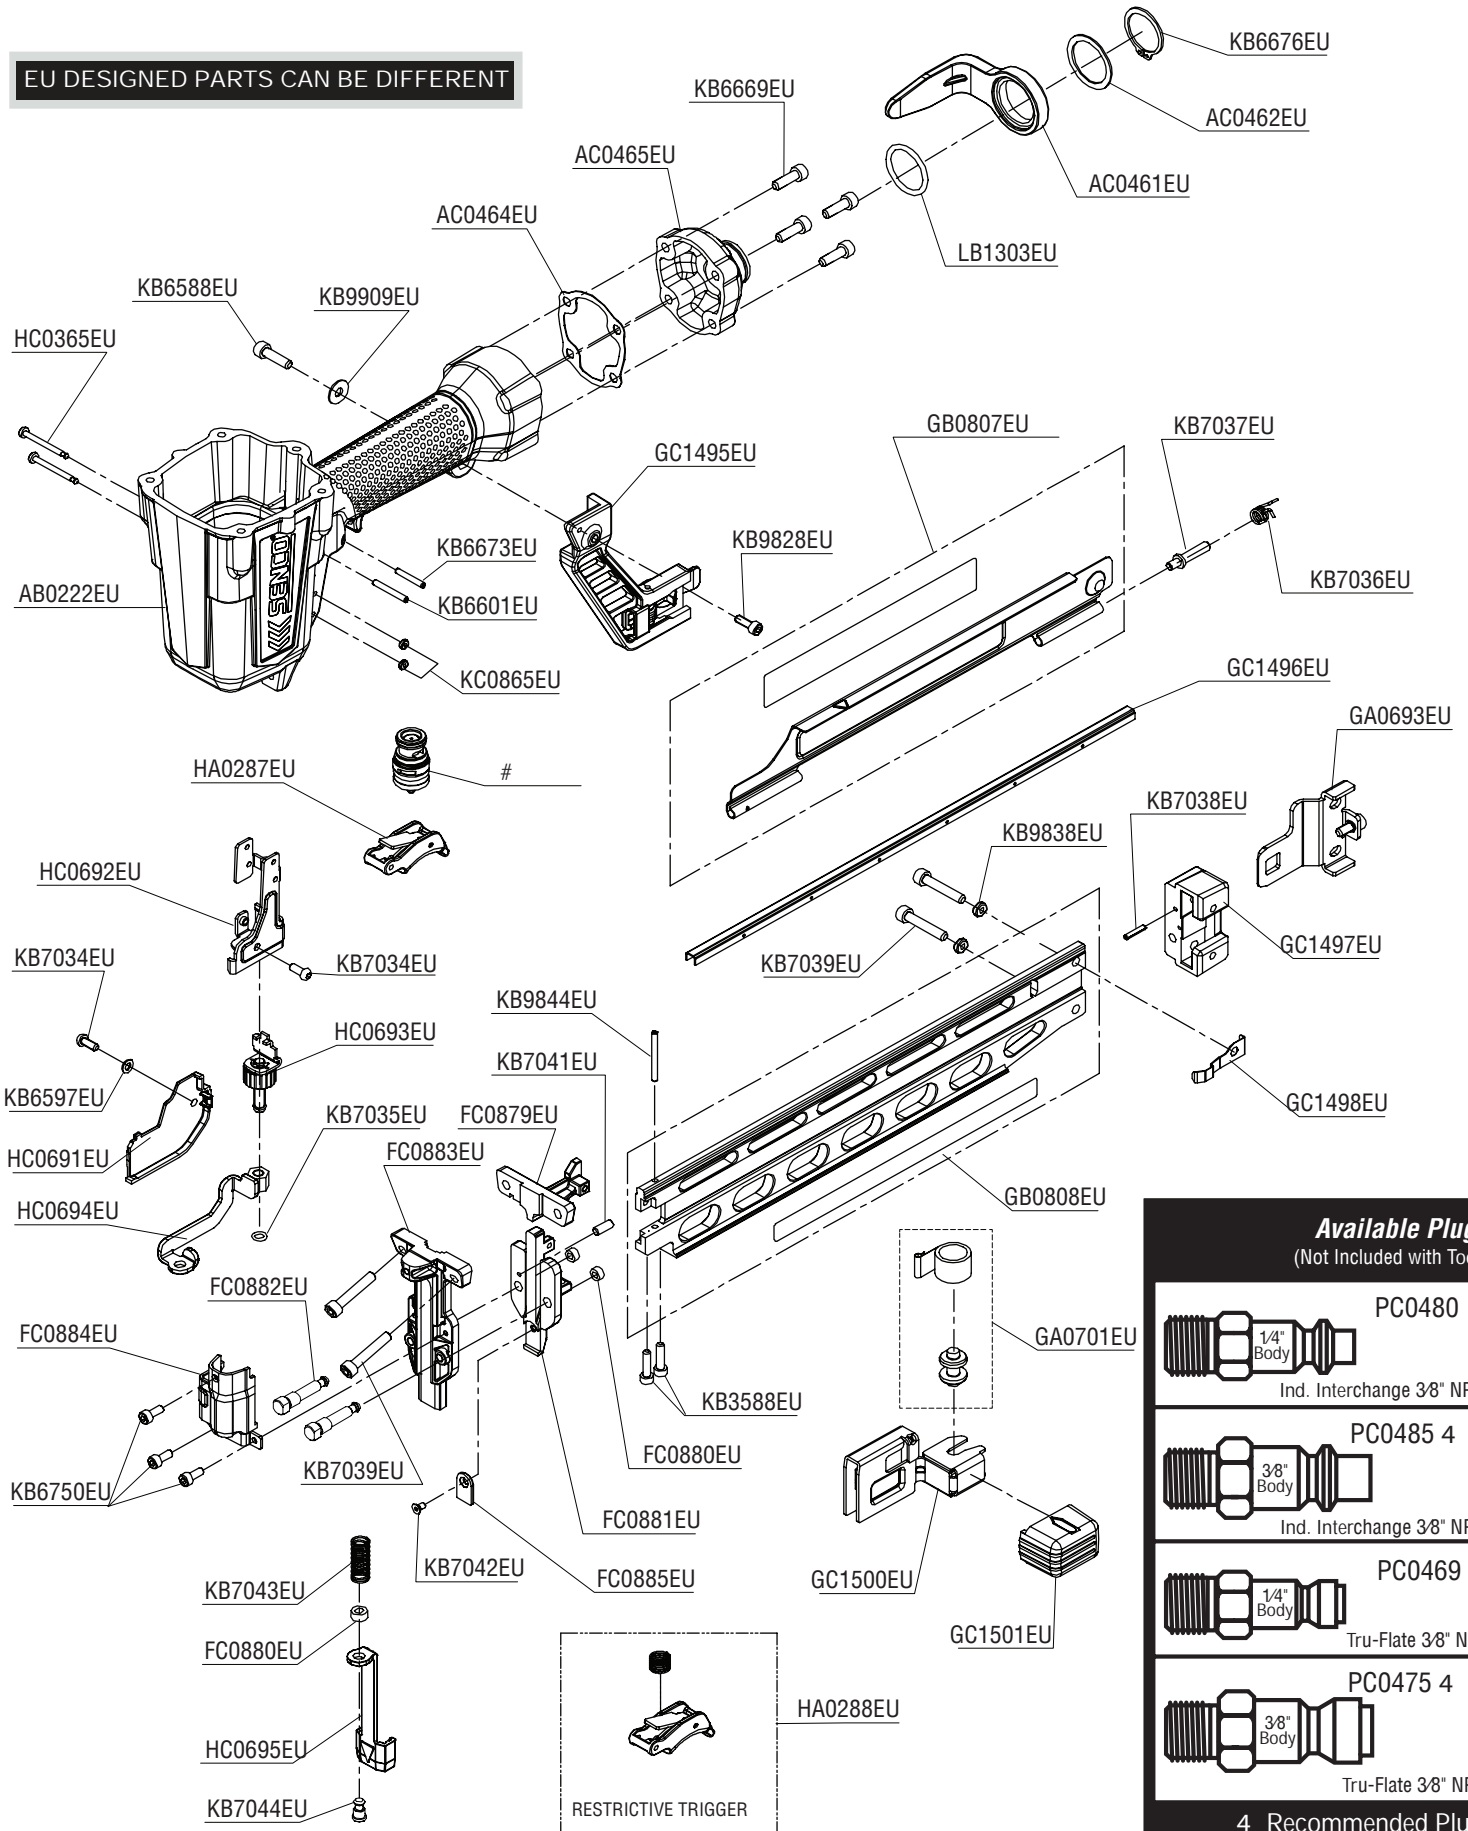

SHS50XP-N STAPLER

EU DESIGNED PARTS CAN BE DIFFERENT

Available Plugs (Not Included with Tool)

	PC0480 1/4" Body
Ind. Interchange 3/8" NPT	
	PC0485 4 3/8" Body
Ind. Interchange 3/8" NPT	
	PC0469 1/4" Body
Tru-Flate 3/8" NPT	
	PC0475 4 3/8" Body
Tru-Flate 3/8" NPT	