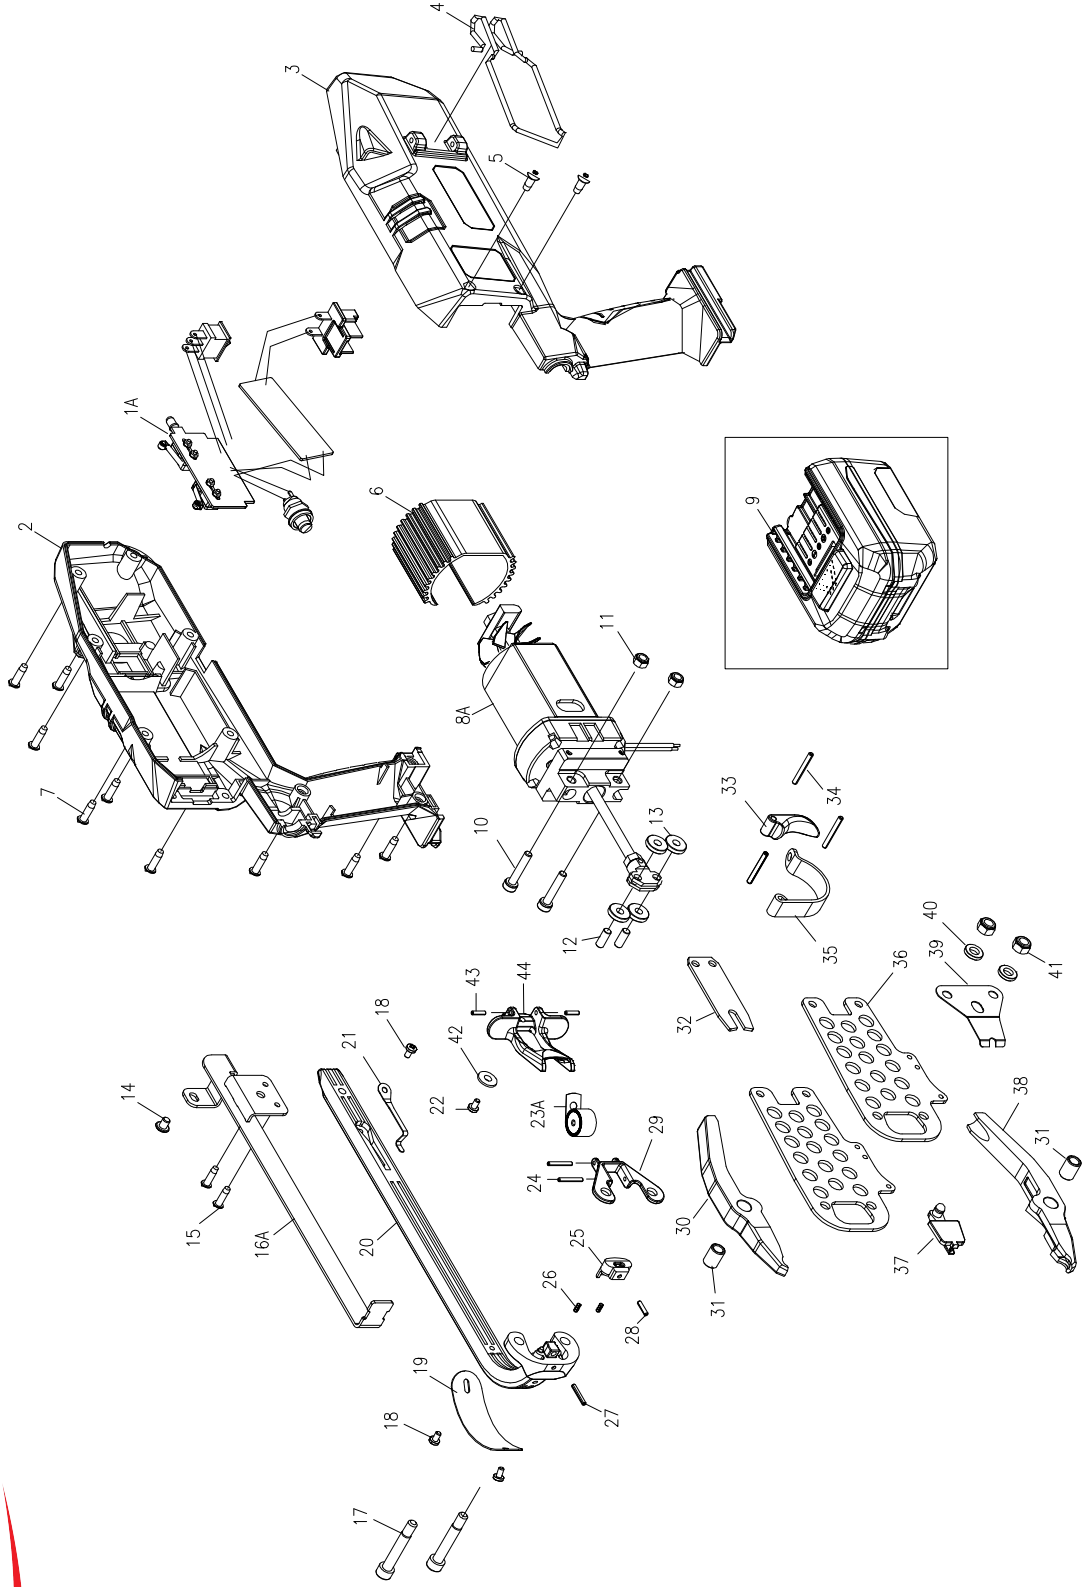

BCRS C23 - 14V

BCRS C23 - 14V Parts list

Item No.	Part No.	Description	Q'ty	Item No.	Part No.	Description	Q'ty
1A	23095112100	PCB Assembly	1set	41	30606100001	Locknut	2
2	23090600015	Body (R)	1	42	30900016001	Flat Washer	1
3	23090610015	Body (L)	1	43	30825100001	Spring Pin	2
4	23090830012	Belt Hook	1	44	22372130201	Pusher	1
5	35004120001	Screw	4	Optional Parts			
6	23095040000	Heat Sinks	1	A	90302736	Charger	1
7	34204150322	Screw	9	B	230946X0000	Power Cord	1
8A	23185102000	Motor Assy	1set				
9	90302735	Battery	1				
10	30105250166	Hex.Soc.Hd.Bolt	2				
11	30605080001	Locknut	2				
12	22372120000	Roller Pin	2				
13	22373970001	Roller	4				
14	30405080166	Hex.Soc.Hd.Bolt	1				
15	34203100301	Screw	2				
16A	23094081001	Feeder Guide Rail	1set				
17	22374060001	Jaw Bolt	2				
18	34500001000	Screw	3				
19	22372460001	Magazine Cover	1				
20	22372480215	Magazine	1				
21	22372190000	Nail Retainer	1				
22	30405060166	Hex.Soc.Hd.Bolt	1				
23A	22842092000	Pusher Spring Assy.	1set				
24	30800001101	Spring Pin	2				
25	22374190101	Magazine Shoe	1				
26	22374210001	Spring	2				
27	30803160001	Spring Pin	1				
28	30803115001	Spring Pin	1				
29	22374070001	Pusher Spring Bracket	1				
30/38	823702401	Jaw Assembly	1set				
31	22372300101	Jaw Bushing	2				
32	22373980000	Feeder Blade	1				
33	22370950015	Trigger	1				
34	30803180001	Spring Pin	3				
35	22374050001	Trigger Guard	1				
36	22373990101	Side Plate	2				
37	22371200001	Latch	1				
30/38	823702401	Jaw Assembly	1set				
39	22374020001	Latch Spring	1				
40	30900018001	Flat Washer	2				

Recommended spare parts

Dec 2014