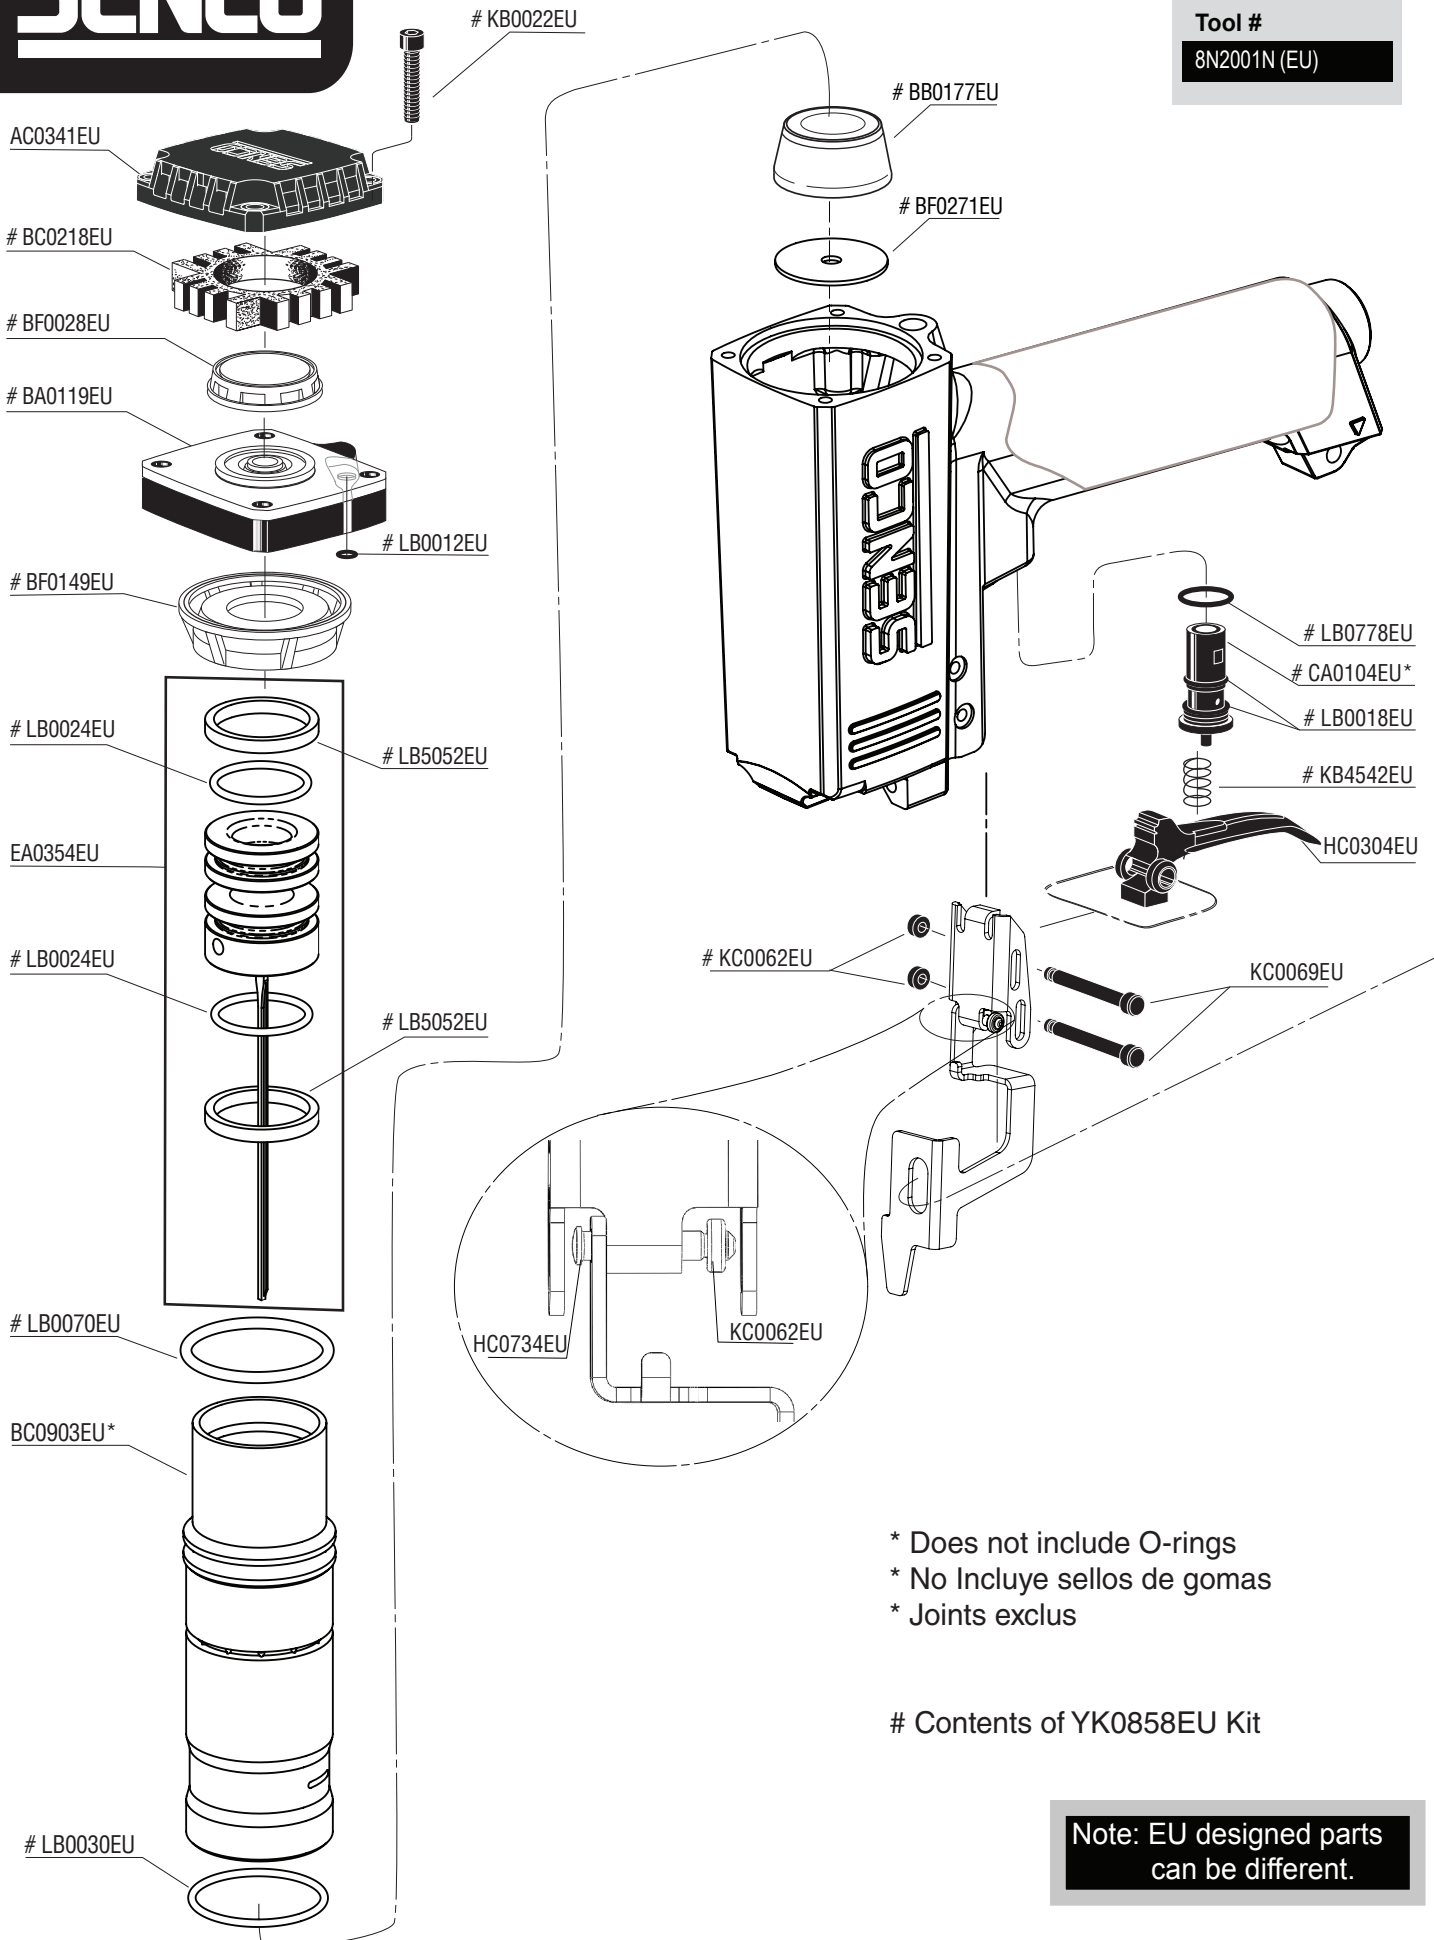

* Does not include O-rings
* No Incluye sellos de gomas
* Joints exclus

Contents of YK0858EU Kit

Note: EU designed parts can be different.