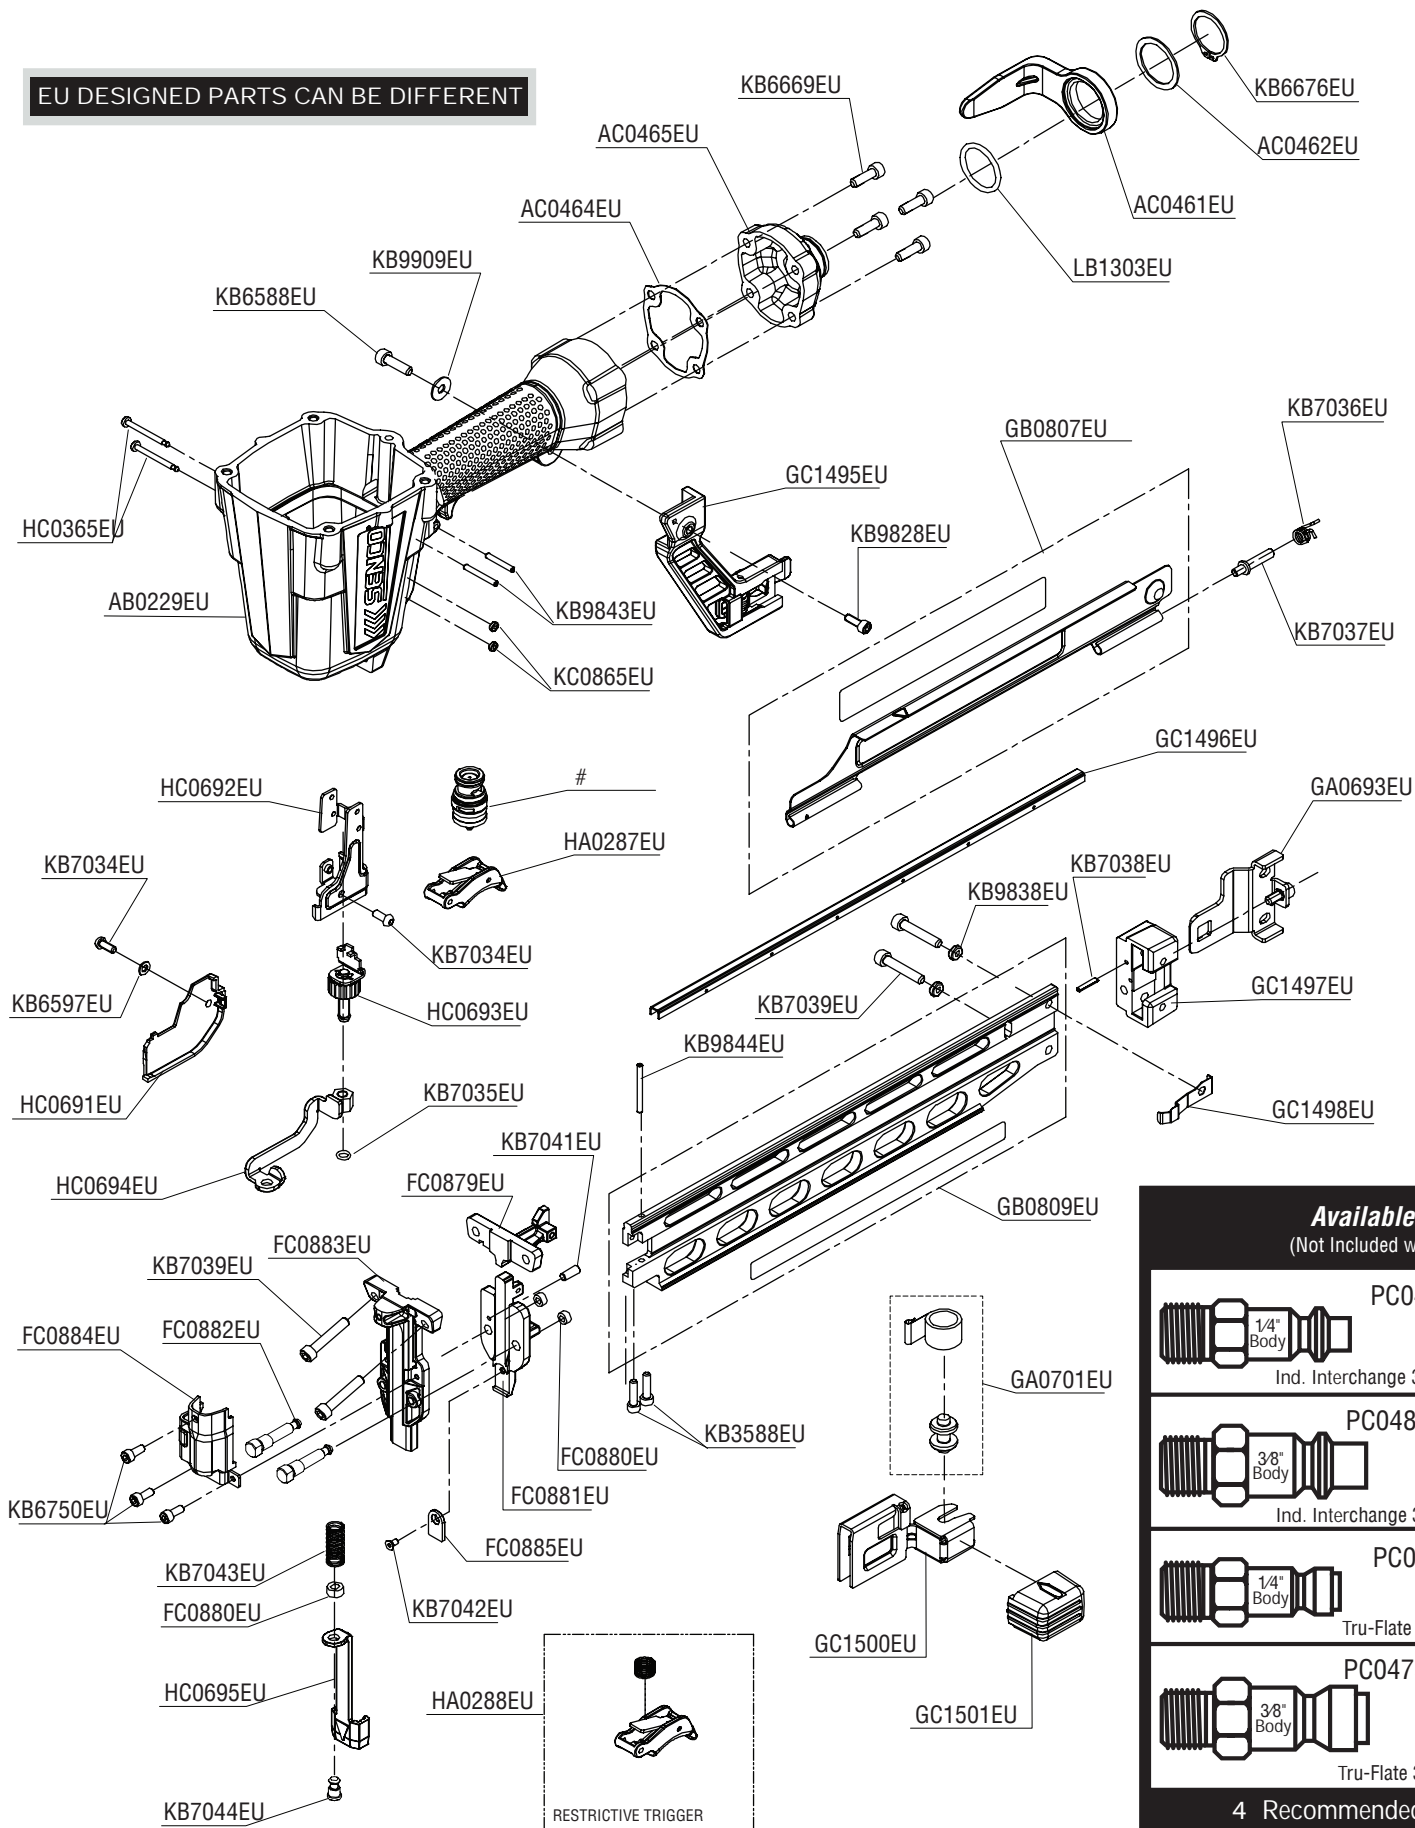

# Contents Of YK0838EU Repair Kit  
 ## Contents Of YK0839EU Repair Kit

Tool #	Model
7C2001N	Contact-Actuation

EU DESIGNED PARTS CAN BE DIFFERENT

EU DESIGNED PARTS CAN BE DIFFERENT

**Available Plugs**  
(Not Included with Tool)

	<b>PC0480</b> 1/4" Body Ind. Interchange 3/8" NPT
	<b>PC0485 4</b> 3/8" Body Ind. Interchange 3/8" NPT
	<b>PC0469</b> 1/4" Body Tru-Flate 3/8" NPT
	<b>PC0475 4</b> 3/8" Body Tru-Flate 3/8" NPT

**4 Recommended Plugs**  
Plugs shown smaller than actual size