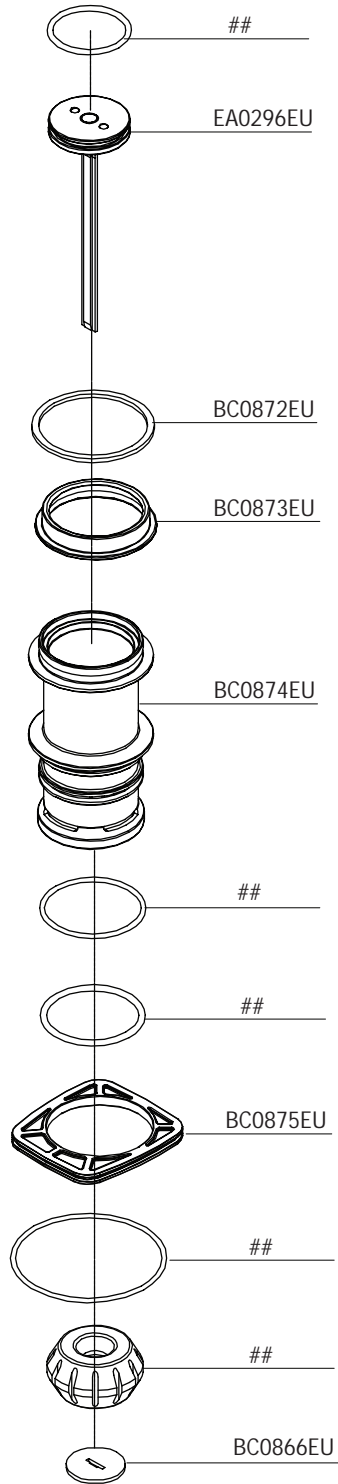

# SHS51XP-N

# STAPLER

# Contents Of YK0838EU Repair Kit  
 ## Contents Of YK0839EU Repair Kit

Tool #	Model
7C2001N	Contact-Actuation

EU DESIGNED PARTS CAN BE DIFFERENT

EU DESIGNED PARTS CAN BE DIFFERENT

**Available Plugs**  
(Not Included with Tool)

	<b>PC0480</b> 1/4" Body Ind. Interchange 3/8" NPT
	<b>PC0485 4</b> 3/8" Body Ind. Interchange 3/8" NPT
	<b>PC0469</b> 1/4" Body Tru-Flate 3/8" NPT
	<b>PC0475 4</b> 3/8" Body Tru-Flate 3/8" NPT

**4 Recommended Plugs**  
Plugs shown smaller than actual size