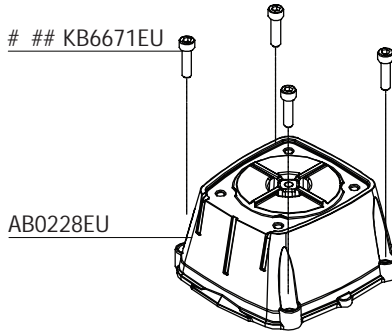

# SHS51XP-N

# Contents Of YK0838EU Repair Kit  
 ## Contents Of YK0839EU Repair Kit

Tool #	Model
7C2001N	Contact-Actuation

EU DESIGNED PARTS CAN BE DIFFERENT

EU DESIGNED PARTS CAN BE DIFFERENT

**Available Plugs**  
(Not Included with Tool)

	<b>PC0480</b> 1/4" Body Ind. Interchange 3/8" NPT
	<b>PC0485 4</b> 3/8" Body Ind. Interchange 3/8" NPT
	<b>PC0469</b> 1/4" Body Tru-Flate 3/8" NPT
	<b>PC0475 4</b> 3/8" Body Tru-Flate 3/8" NPT

**4 Recommended Plugs**  
Plugs shown smaller than actual size