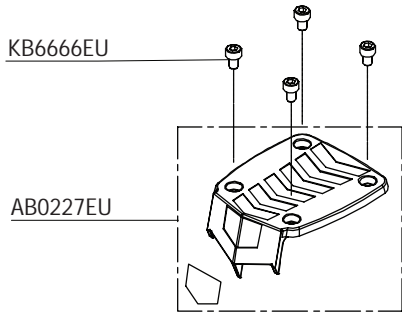

# Contents Of YK0838EU Repair Kit  
 ## Contents Of YK0839EU Repair Kit

Tool #	Model
7C2001N	Contact-Actuation

EU DESIGNED PARTS CAN BE DIFFERENT

EU DESIGNED PARTS CAN BE DIFFERENT

**Available Plugs**  
(Not Included with Tool)

	<b>PC0480</b> 1/4" Body Ind. Interchange 3/8" NPT
	<b>PC0485 4</b> 3/8" Body Ind. Interchange 3/8" NPT
	<b>PC0469</b> 1/4" Body Tru-Flate 3/8" NPT
	<b>PC0475 4</b> 3/8" Body Tru-Flate 3/8" NPT

**4 Recommended Plugs**  
Plugs shown smaller than actual size